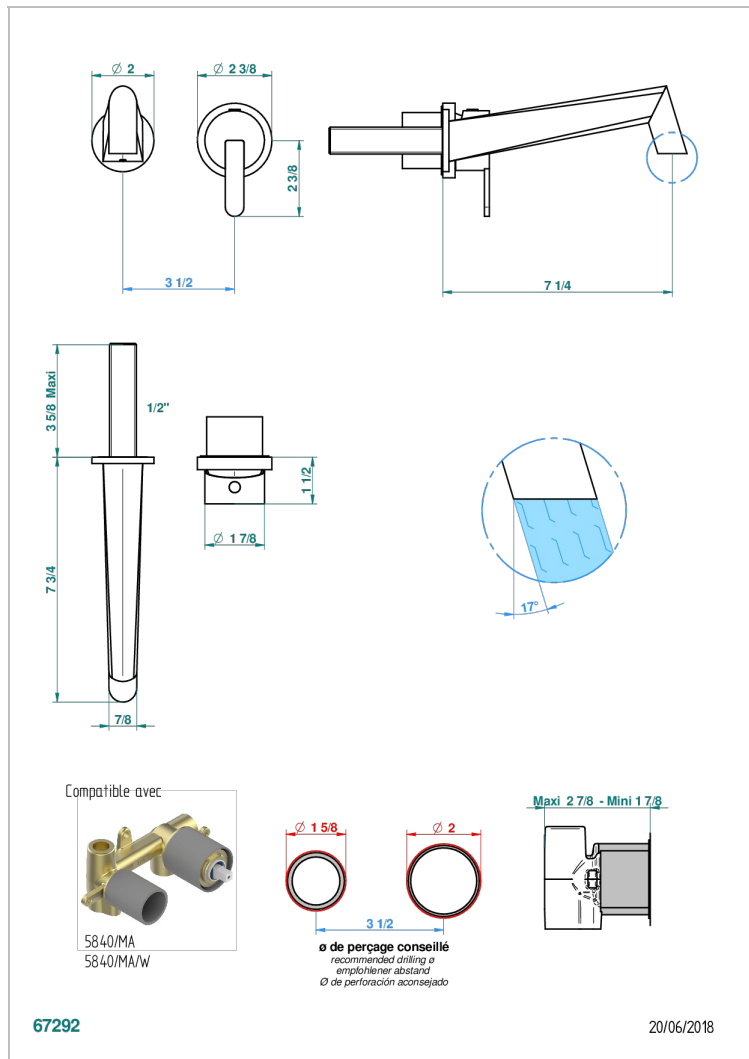

METAMORPHOSE BLACK CERAMIC

G6D-6541B

Trim only for Built-in basin mixer with spout (two x 1/2" inlets and one 1/2" outlet), without waste

特色

- Métamorphose Black Ceramic
- Trim only for Built-in basin mixer with spout (two x 1/2" inlets and one 1/2" outlet), without waste

相关的SKU

- Ref. G00-5840/MA 卫浴套装，含：入墙式弯管出水管，1米25强化软管，触控式花洒和托勾，美国标准

可选饰面

Black ceram - D30
Blush PVD - H62
Graphite PVD - H64
Matt Umber PVD - H67
Matt blush PVD - H60
Matt graphite PVD - H65

PVD哑光棕铜 - F34
PVD哑光金 - H53
PVD哑光铜 - H50
PVD哑光镍 - H56
PVD抛光铜 - H49
PVD棕铜 - F33