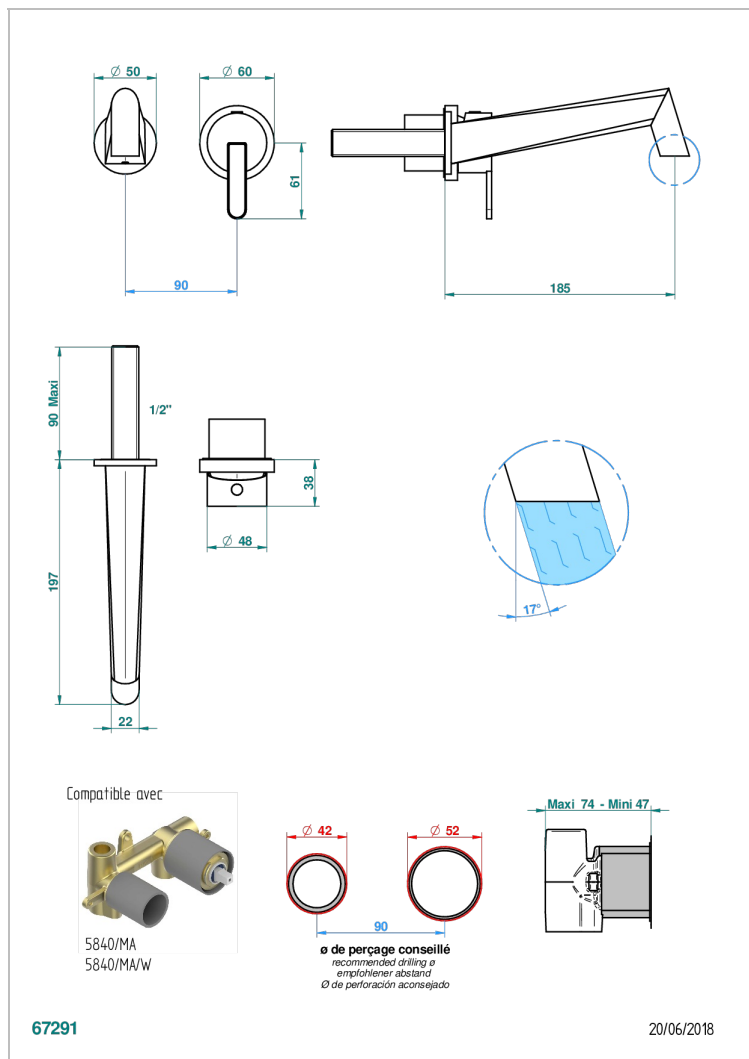

METAMORPHOSE, CARBONO

G6C-6541B

Trim only for Built-in basin mixer with spout (two x 1/2" inlets and one 1/2" outlet), without waste

CARACTERÍSTICAS

- Métamorphose, carbono
- Trim only for Built-in basin mixer with spout (two x 1/2" inlets and one 1/2" outlet), without waste

PRODUCTOS RELACIONADOS

- Ref. G00-5840/MAUS Rough parts for concealed wall-mounted mixer with 1/2" outlet

ACABADOS DISPONIBLES

Bronce claro - D01
Cerámica negra mate - D30
Cobre viejo mate - H07
Cromo - A02
Cromo mate - C02
Dorado - F01