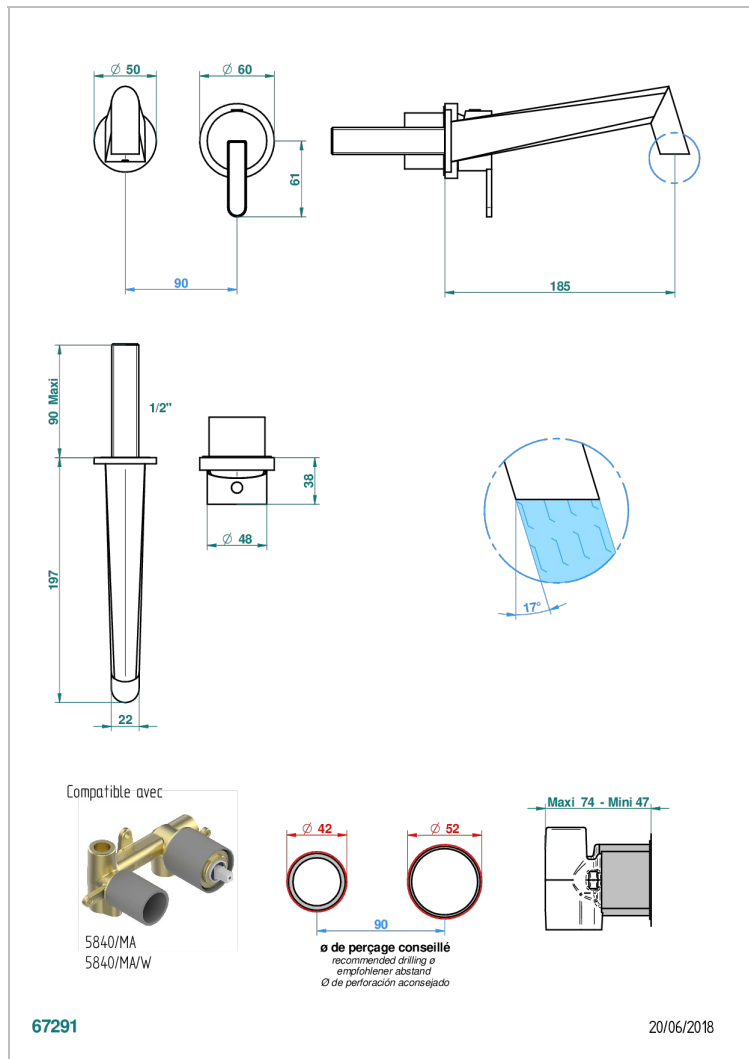

METAMORPHOSE CARBON

G6C-6541B

Trim only for Built-in basin mixer with spout (two x 1/2" inlets and one 1/2" outlet), without waste

CHARACTERISTIC

- Métamorphose Carbon
- Trim only for Built-in basin mixer with spout (two x 1/2" inlets and one 1/2" outlet), without waste

RELATED SKU'S

- Ref. G00-5840/MAUS Rough parts for concealed wall-mounted mixer with 1/2" outlet

AVAILABLE FINITIONS

Black ceram - D30
Blush PVD - H62
Brass color PVD - H49
Brown bronze color PVD - F33
Chrome polished - A02
Copper antique matt, coated - H07