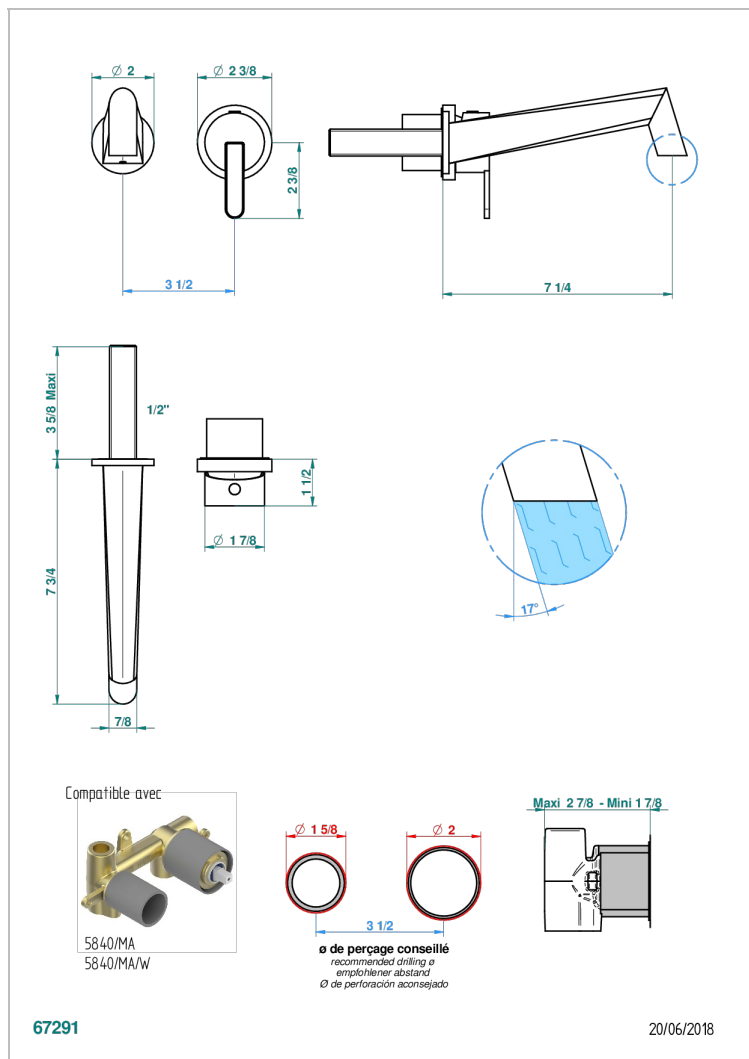

METAMORPHOSE, CARBONO

G6C-6541B

Trim only for Built-in basin mixer with spout (two x 1/2" inlets and one 1/2" outlet), without waste

CARACTERÍSTICAS

- Métamorphose, carbono
- Trim only for Built-in basin mixer with spout (two x 1/2" inlets and one 1/2" outlet), without waste

PRODUCTOS RELACIONADOS

- Ref. G00-5840/MAUS Rough parts for concealed wall-mounted mixer with 1/2" outlet

ACABADOS DISPONIBLES

Bronce claro - D01
Cerámica negra mate - D30
Cobre viejo mate - H07
Cromo - A02
Cromo mate - C02
Dorado - F01