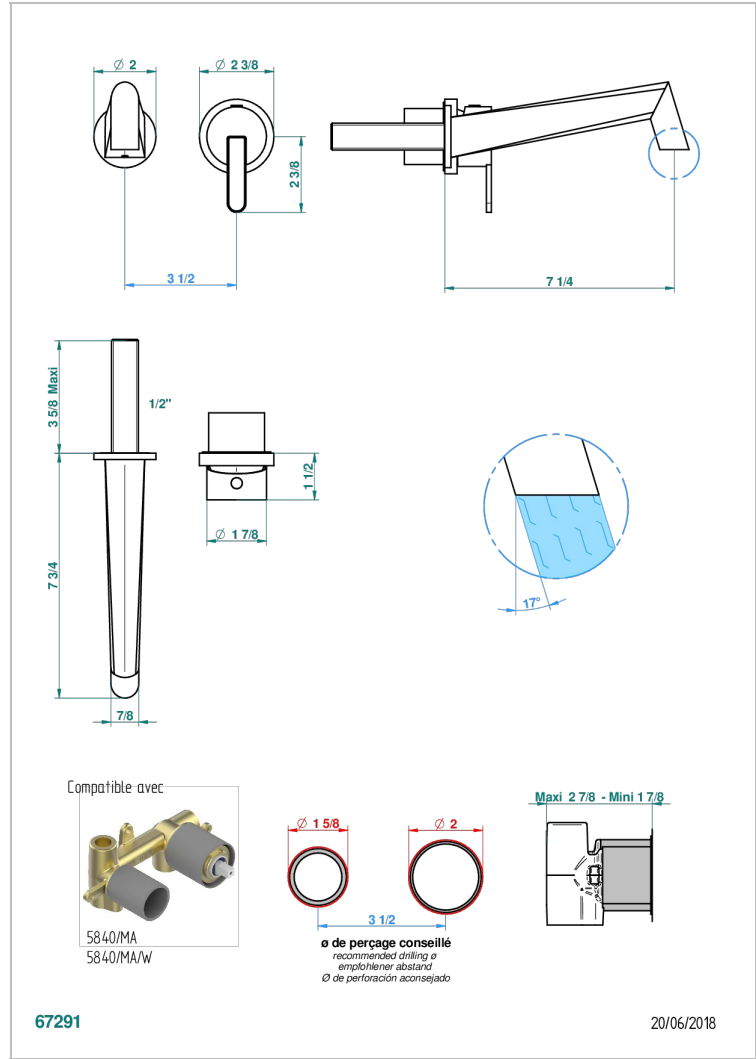

METAMORPHOSE CARBON

G6C-6541B

Trim only for Built-in basin mixer with spout (two x 1/2" inlets and one 1/2" outlet), without waste

CHARACTERISTIC

- Métamorphose Carbon
- Trim only for Built-in basin mixer with spout (two x 1/2" inlets and one 1/2" outlet), without waste

RELATED SKU'S

- Ref. G00-5840/MAUS Rough parts for concealed wall-mounted mixer with 1/2" outlet

AVAILABLE FINITIONS

Black ceram - D30
Blush PVD - H62
Brass color PVD - H49
Brown bronze color PVD - F33
Chrome polished - A02
Copper antique matt, coated - H07