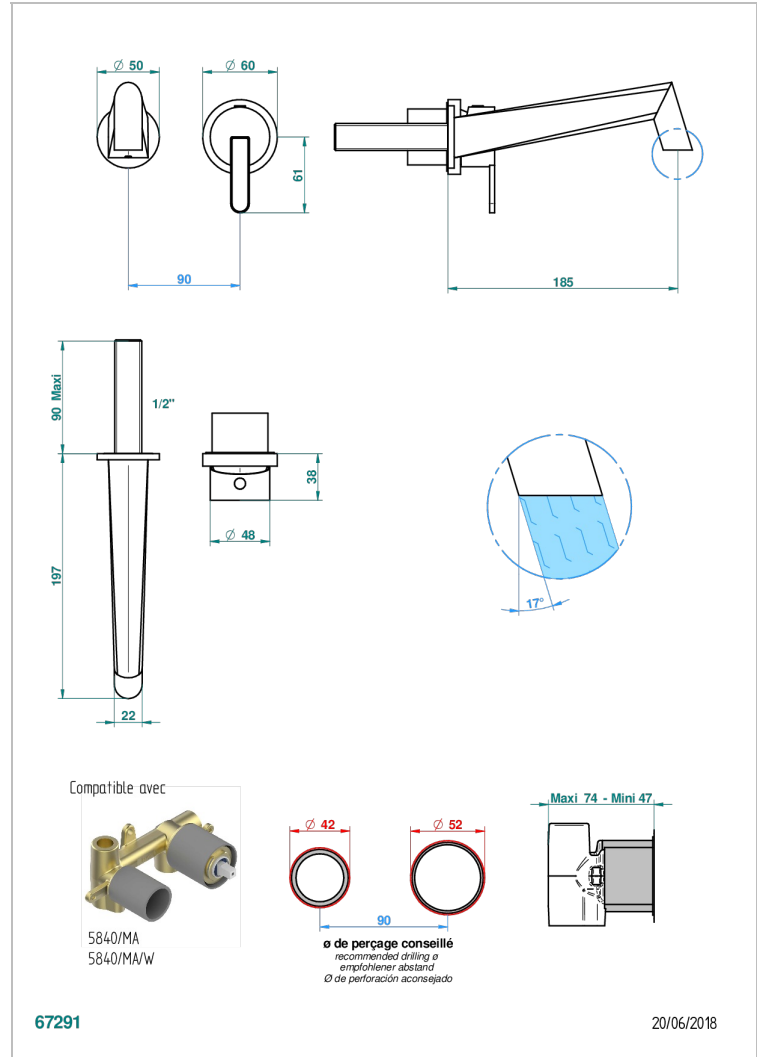

METAMORPHOSE CARBON

G6C-6541B

Trim only for Built-in basin mixer with spout (two x 1/2" inlets and one 1/2" outlet), without waste

CHARACTERISTIC

- Métamorphose Carbon
- Trim only for Built-in basin mixer with spout (two x 1/2" inlets and one 1/2" outlet), without waste

RELATED SKU'S

- Ref. G00-5840/MA/W Rough parts for concealed wall-mounted mixer with 1/2" outlet, for WC douche - WRAS approved

AVAILABLE FINITIONS

Antique nickel - H28
Black ceram - D30
Blush PVD - H62
Brass color PVD - H49
Brown bronze color PVD - F33
Gold color PVD - H52

Nickel color PVD - H55
Polished chrome (color finish) - A02
Polished gold (color finish) - F01
Polished nickel - B01
Soft gold - F30
Soft matt gold - F31

Umber PVD - H66
Varnished matt antique red copper (color finish) - H07