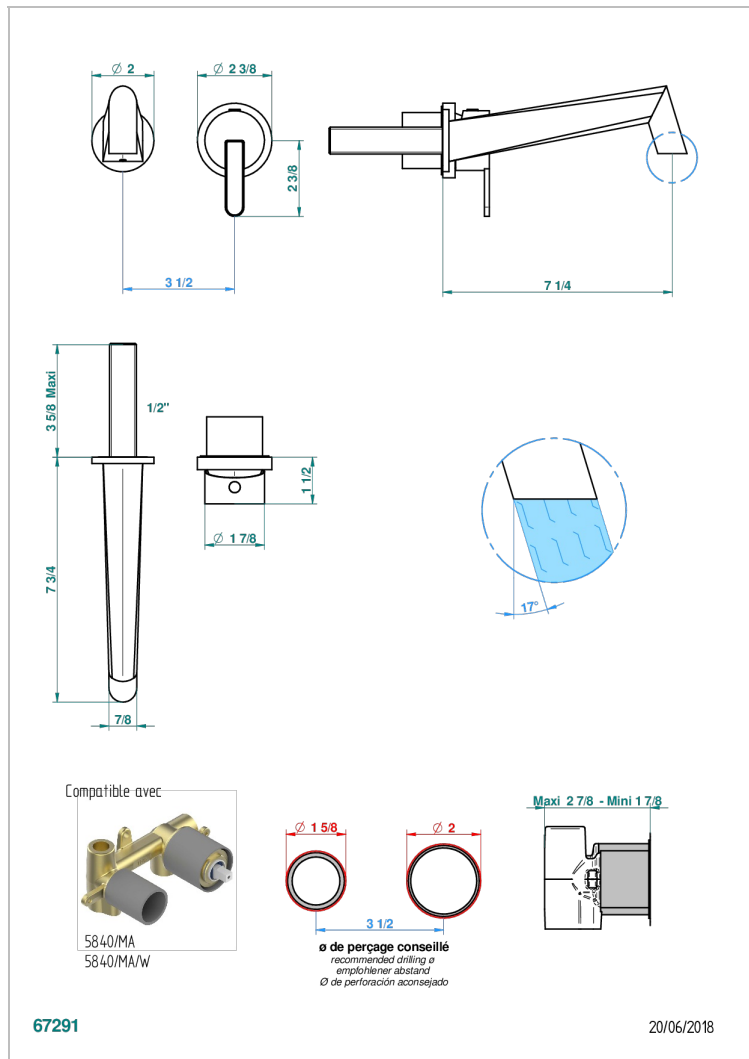

# METAMORPHOSE CARBON

G6C-6541B

Trim only for Built-in basin mixer with spout (two x 1/2" inlets and one 1/2" outlet), without waste

## CHARACTERISTIC

- Métamorphose Carbon
- Trim only for Built-in basin mixer with spout (two x 1/2" inlets and one 1/2" outlet), without waste

## RELATED SKU'S

- Ref. G00-5840/MA/W Rough parts for concealed wall-mounted mixer with 1/2" outlet, for WC douche - WRAS approved