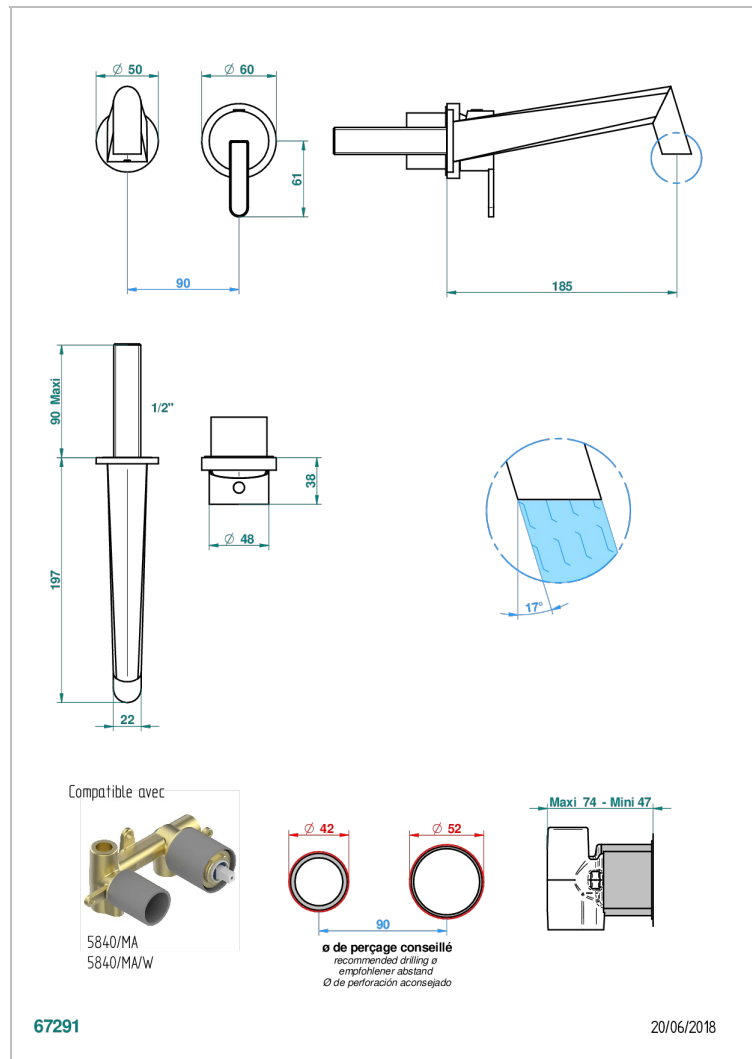

# METAMORPHOSE, CARBONO

G6C-6541B

THG<sup>®</sup>  
PARIS

Trim only for Built-in basin mixer with spout (two x 1/2" inlets and one 1/2" outlet), without waste

## CARACTERÍSTICAS

- Métamorphose, carbono
- Trim only for Built-in basin mixer with spout (two x 1/2" inlets and one 1/2" outlet), without waste

## PRODUCTOS RELACIONADOS

- Ref. G00-5840/MA Parte empotrada para mezclador mural con salida hembra 1/2