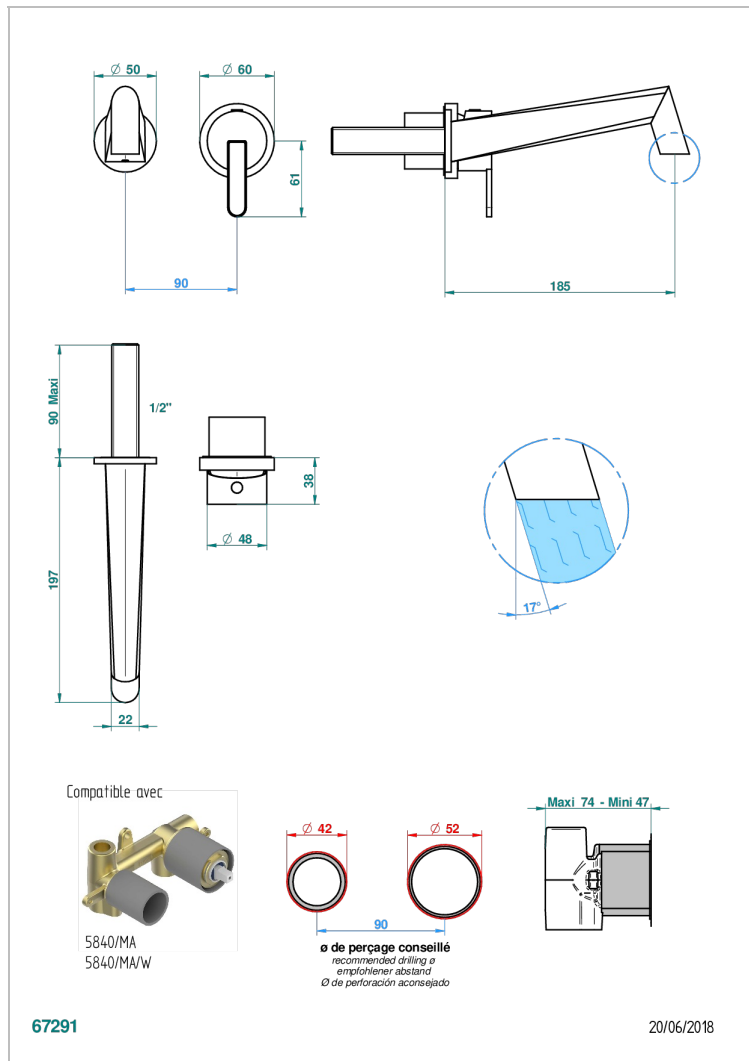

METAMORPHOSE CARBON

G6C-6541B

Trim only for Built-in basin mixer with spout (two x 1/2" inlets and one 1/2" outlet), without waste

CHARACTERISTIC

- Métamorphose Carbon
- Trim only for Built-in basin mixer with spout (two x 1/2" inlets and one 1/2" outlet), without waste

RELATED SKU'S

- Ref. G00-5840/MA Rough parts for concealed wall-mounted mixer with 1/2" outlet

AVAILABLE FINITIONS

Antique nickel - H28
Black ceram - D30
Blush PVD - H62
Brass color PVD - H49
Brown bronze color PVD - F33
Gold color PVD - H52

Nickel color PVD - H55
Polished chrome (color finish) - A02
Polished gold (color finish) - F01
Polished nickel - B01
Soft gold - F30
Soft matt gold - F31

Umber PVD - H66
Varnished matt antique red copper (color finish) - H07