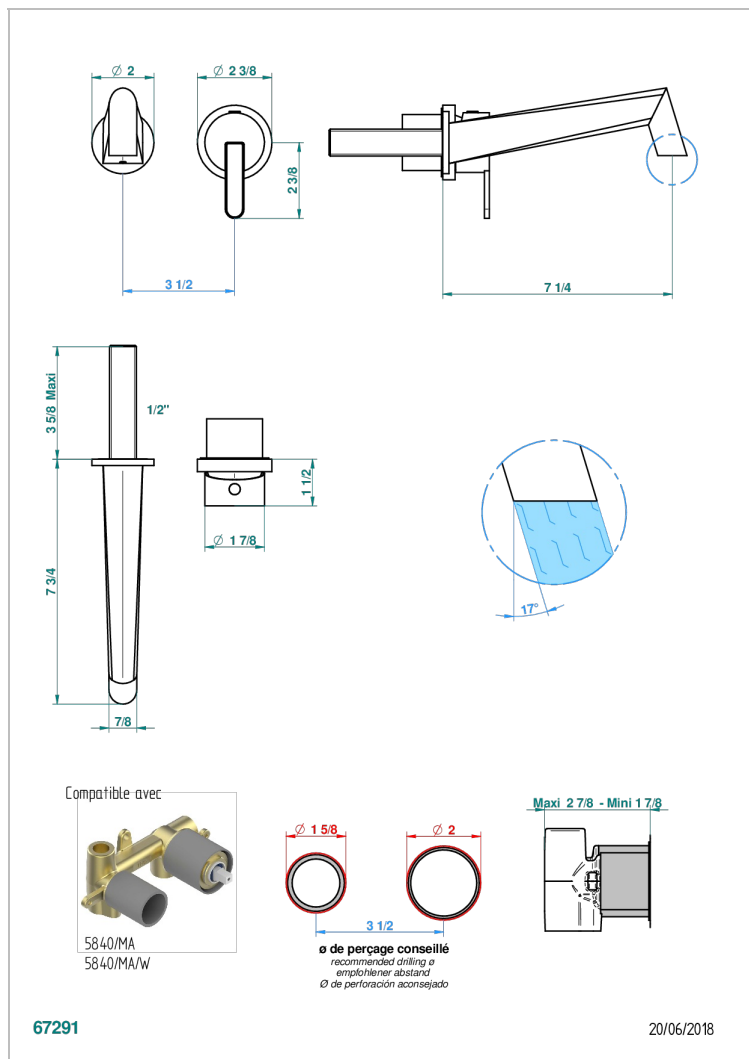

METAMORPHOSE, CARBONO

G6C-6541B

Trim only for Built-in basin mixer with spout (two x 1/2" inlets and one 1/2" outlet), without waste

CARACTERÍSTICAS

- Métamorphose, carbono
- Trim only for Built-in basin mixer with spout (two x 1/2" inlets and one 1/2" outlet), without waste

PRODUCTOS RELACIONADOS

- Ref. G00-5840/MA Parte empotrada para mezclador mural con salida hembra 1/2

ACABADOS DISPONIBLES

Bronce claro - D01
Cerámica negra mate - D30
Cobre viejo mate - H07
Cromo - A02
Cromo mate - C02
Dorado - F01