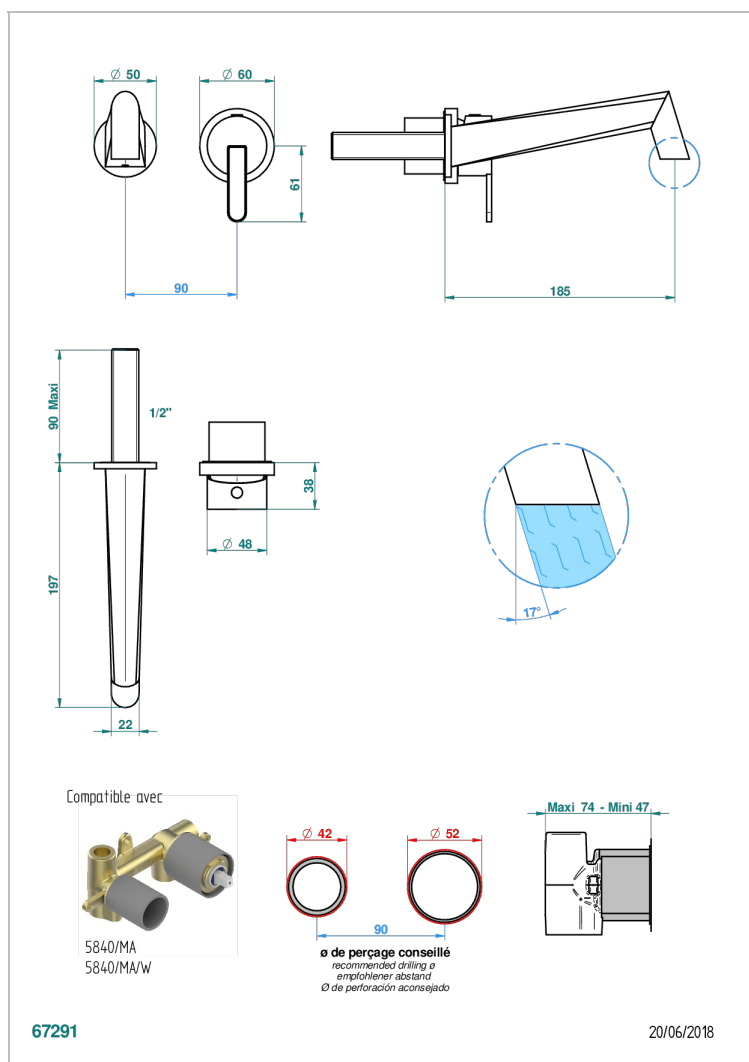

# METAMORPHOSE, CARBONO

G6C-6541B

Trim only for Built-in basin mixer with spout (two x 1/2" inlets and one 1/2" outlet), without waste

## CARACTERÍSTICAS

- Métamorphose, carbono
- Trim only for Built-in basin mixer with spout (two x 1/2" inlets and one 1/2" outlet), without waste

## PRODUCTOS RELACIONADOS

- Ref. G00-5840/MA Parte empotrada para mezclador mural con salida hembra 1/2