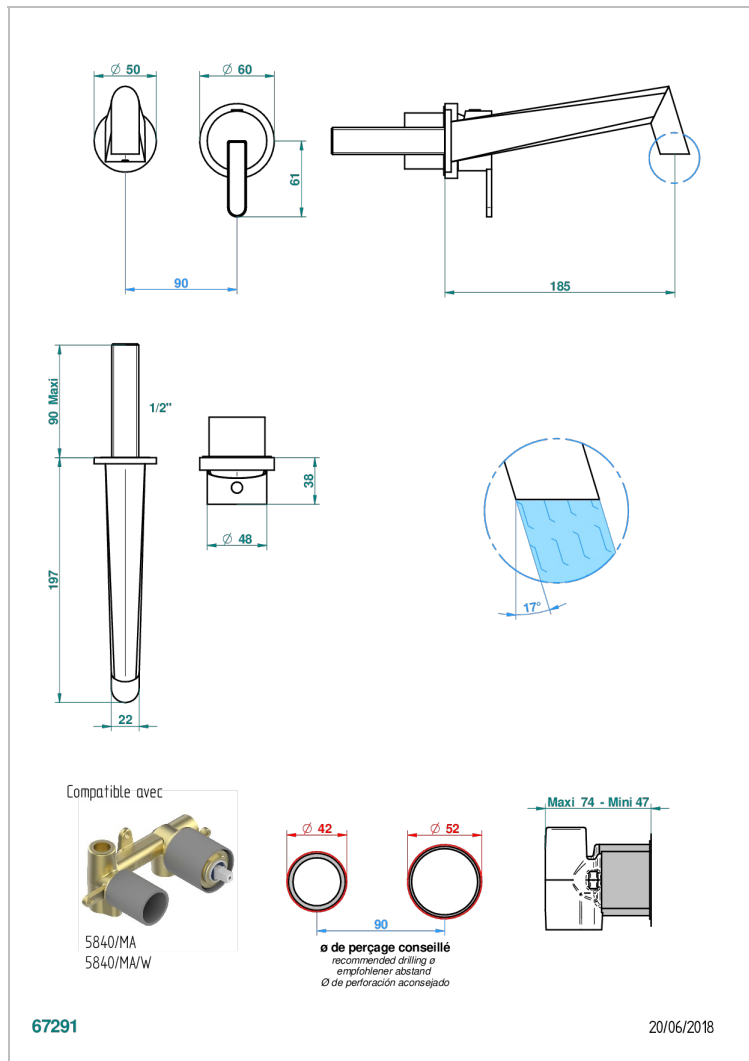

# METAMORPHOSE CARBON

G6C-6541B

Trim only for Built-in basin mixer with spout (two x 1/2" inlets and one 1/2" outlet), without waste

## CHARACTERISTIC

- Métamorphose Carbon
- Trim only for Built-in basin mixer with spout (two x 1/2" inlets and one 1/2" outlet), without waste

## RELATED SKU'S

- Ref. G00-5840/MA Rough parts for concealed wall-mounted mixer with 1/2" outlet