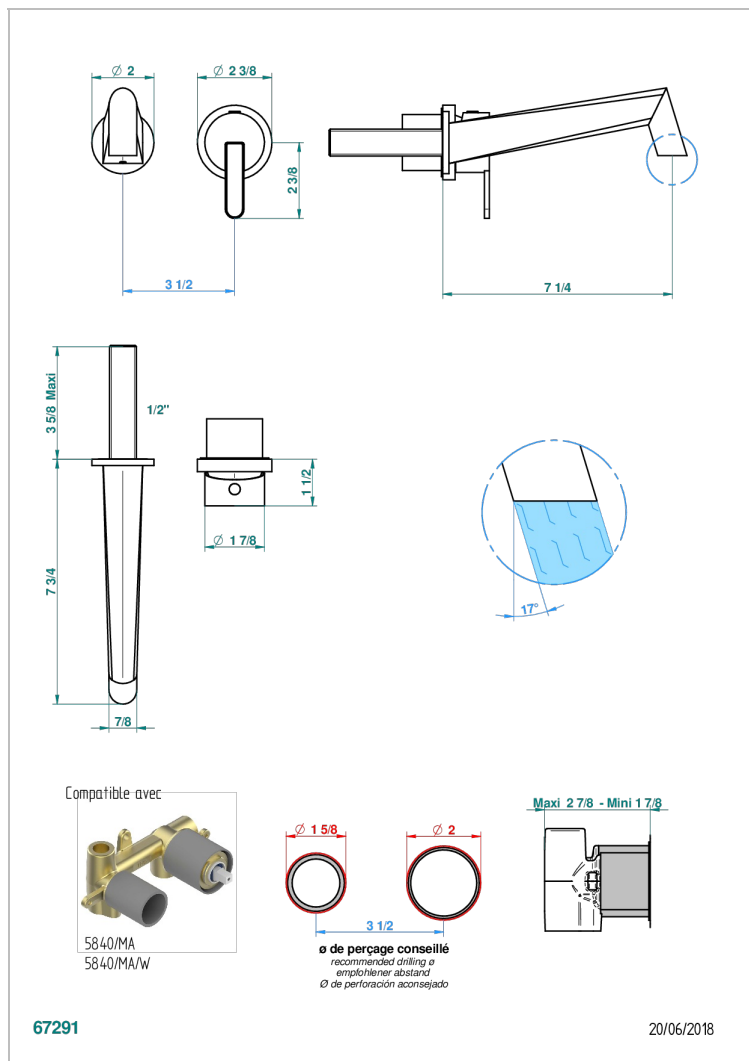

METAMORPHOSE, CARBONO

G6C-6541B

Trim only for Built-in basin mixer with spout (two x 1/2" inlets and one 1/2" outlet), without waste

CARACTERÍSTICAS

- Métamorphose, carbono
- Trim only for Built-in basin mixer with spout (two x 1/2" inlets and one 1/2" outlet), without waste

PRODUCTOS RELACIONADOS

- Ref. G00-5840/MA Parte empotrada para mezclador mural con salida hembra 1/2

ACABADOS DISPONIBLES

Bronce claro - D01
Cerámica negra mate - D30
Cobre viejo mate - H07
Cromo - A02
Cromo mate - C02
Dorado - F01