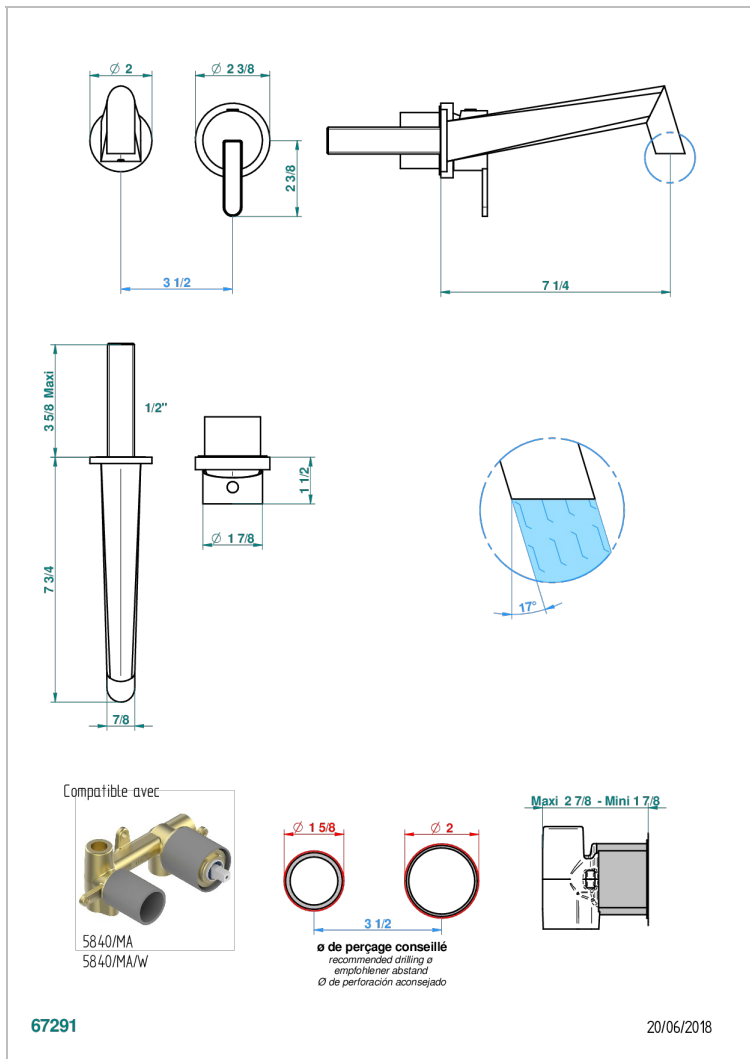

# METAMORPHOSE CARBON

G6C-6541B

THG  
PARIS

Trim only for Built-in basin mixer with spout (two x 1/2" inlets and one 1/2" outlet), without waste

## CHARACTERISTIC

- Métamorphose Carbon
- Trim only for Built-in basin mixer with spout (two x 1/2" inlets and one 1/2" outlet), without waste

## RELATED SKU'S

- Ref. G00-5840/MA Rough parts for concealed wall-mounted mixer with 1/2" outlet