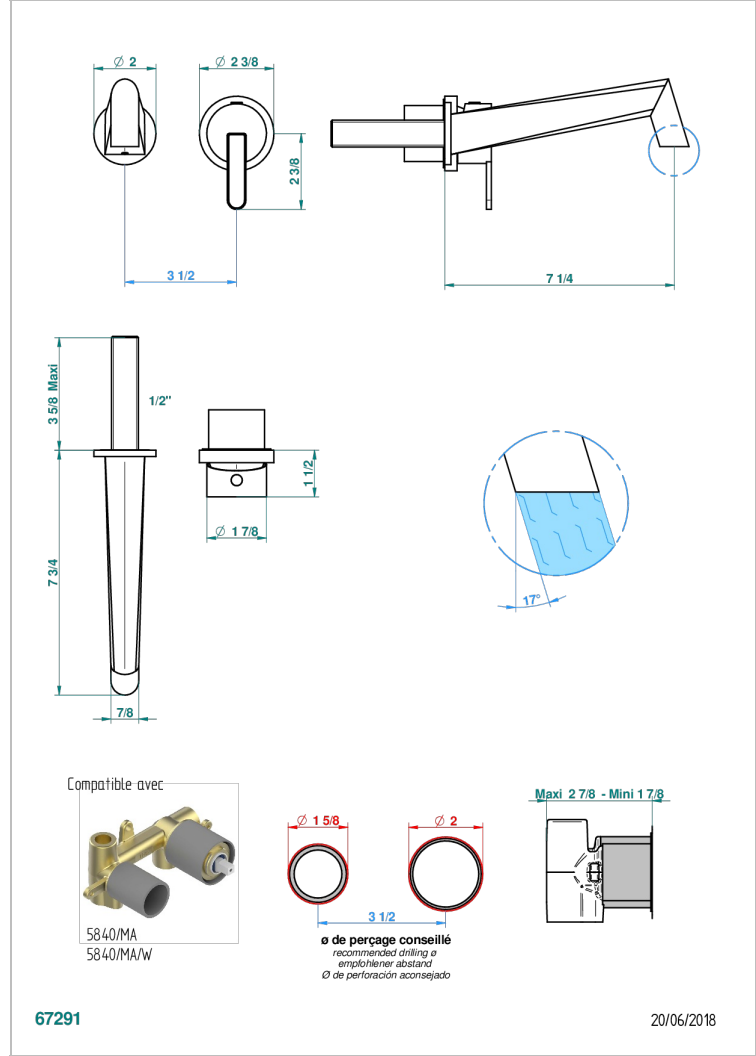

# METAMORPHOSE CARBON

G6C-6541B

Trim only for Built-in basin mixer with spout (two x 1/2" inlets and one 1/2" outlet), without waste

## 特色

- Métamorphose Carbon
- Trim only for Built-in basin mixer with spout (two x 1/2" inlets and one 1/2" outlet), without waste

## 相关的SKU

- Ref. G00-5840/MA 卫浴套装，含：入墙式弯管出水管，1米25强化软管，触控式花洒和托勾，美国标准