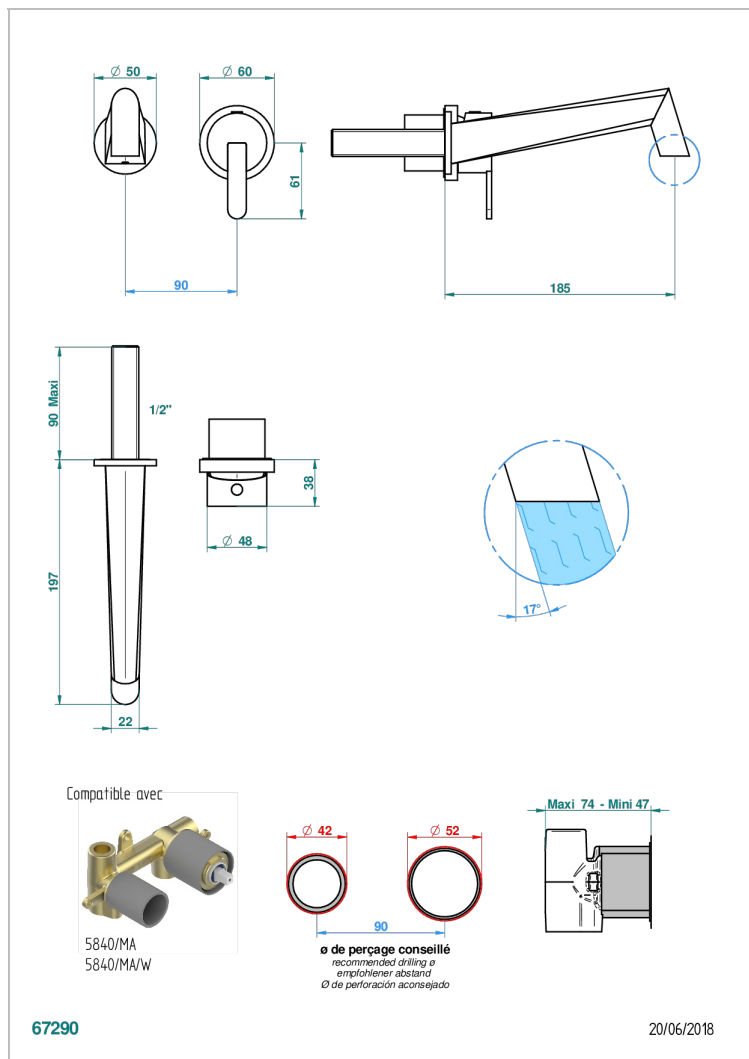

# METAMORPHOSE CON MANETAS

G6B-6541B

Trim only for Built-in basin mixer with spout (two x 1/2" inlets and one 1/2" outlet), without waste

## CARACTERÍSTICAS

- Métamorphose con manetas
- Trim only for Built-in basin mixer with spout (two x 1/2" inlets and one 1/2" outlet), without waste

## PRODUCTOS RELACIONADOS

- Ref. G00-5840/MAUS Rough parts for concealed wall-mounted mixer with 1/2" outlet