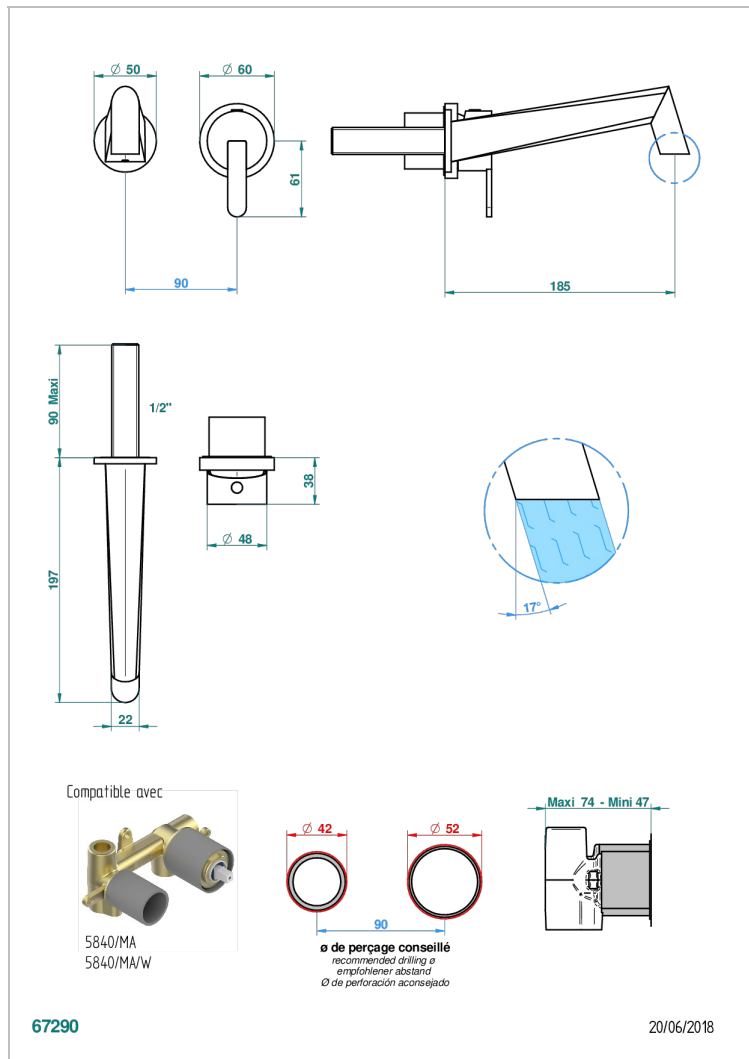

METAMORPHOSE WITH LEVER HANDLES

G6B-6541B

Trim only for Built-in basin mixer with spout (two x 1/2" inlets and one 1/2" outlet), without waste

CHARACTERISTIC

- Métamorphose with lever handles
- Trim only for Built-in basin mixer with spout (two x 1/2" inlets and one 1/2" outlet), without waste

RELATED SKU'S

- Ref. G00-5840/MAUS Rough parts for concealed wall-mounted mixer with 1/2" outlet

AVAILABLE FINITIONS

Black ceram - D30
Blush PVD - H62
Brass color PVD - H49
Brown bronze color PVD - F33
Chrome polished - A02
Copper antique matt, coated - H07