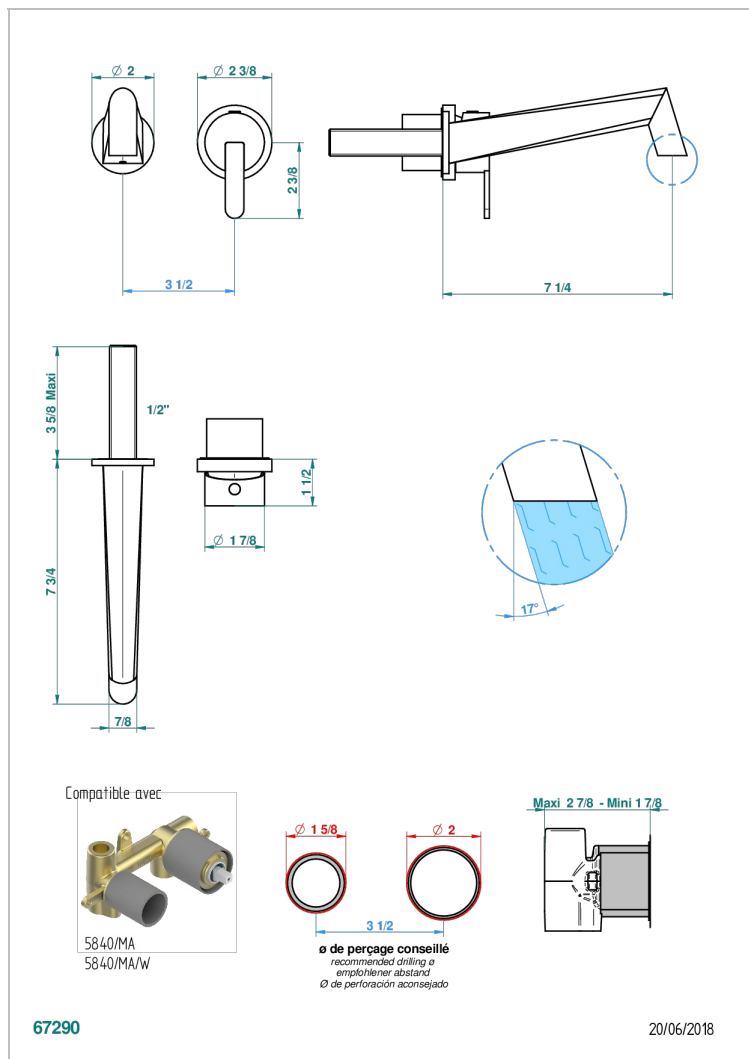

METAMORPHOSE CON MANETAS

G6B-6541B

Trim only for Built-in basin mixer with spout (two x 1/2" inlets and one 1/2" outlet), without waste

CARACTERÍSTICAS

- Métamorphose con manetas
- Trim only for Built-in basin mixer with spout (two x 1/2" inlets and one 1/2" outlet), without waste

PRODUCTOS RELACIONADOS

- Ref. G00-5840/MAUS Rough parts for concealed wall-mounted mixer with 1/2" outlet

ACABADOS DISPONIBLES

Bronce claro - D01
Cerámica negra mate - D30
Cobre viejo mate - H07
Cromo - A02
Cromo mate - C02
Dorado - F01