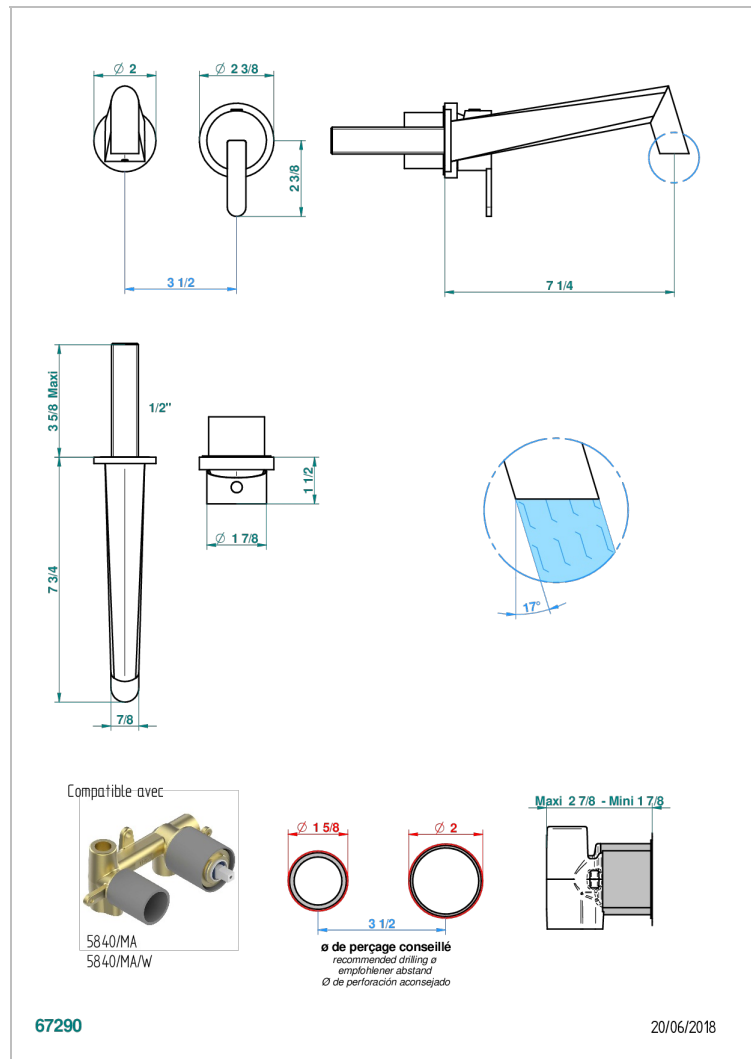

METAMORPHOSE WITH LEVER HANDLES

G6B-6541B

Trim only for Built-in basin mixer with spout (two x 1/2" inlets and one 1/2" outlet), without waste

CHARACTERISTIC

- Métamorphose with lever handles
- Trim only for Built-in basin mixer with spout (two x 1/2" inlets and one 1/2" outlet), without waste

RELATED SKU'S

- Ref. G00-5840/MAUS Rough parts for concealed wall-mounted mixer with 1/2" outlet

AVAILABLE FINITIONS

Black ceram - D30
Blush PVD - H62
Brass color PVD - H49
Brown bronze color PVD - F33
Chrome polished - A02
Copper antique matt, coated - H07