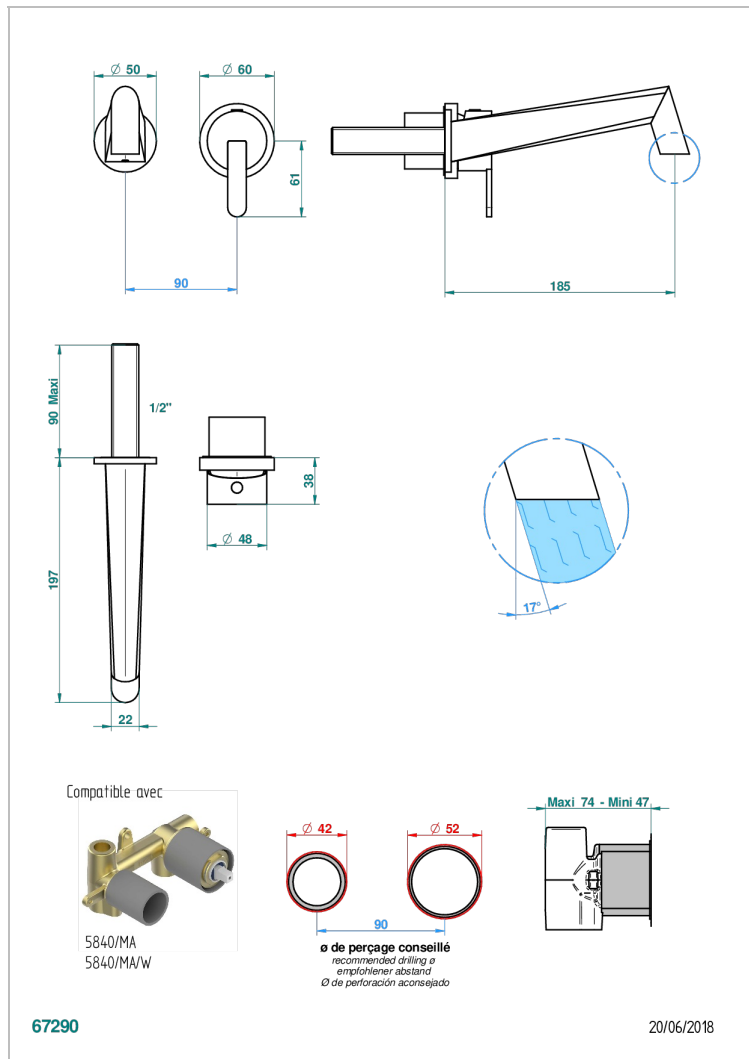

METAMORPHOSE WITH LEVER

G6B-6541B

Trim only for Built-in basin mixer with spout (two x 1/2" inlets and one 1/2" outlet), without waste

CHARACTERISTIC

- Métamorphose with lever
- Trim only for Built-in basin mixer with spout (two x 1/2" inlets and one 1/2" outlet), without waste

RELATED SKU'S

- Ref. G00-5840/MA/W Rough parts for concealed wall-mounted mixer with 1/2" outlet, for WC douche - WRAS approved

AVAILABLE FINITIONS

Antique nickel - H28
Black ceram - D30
Blush PVD - H62
Brass color PVD - H49
Brown bronze color PVD - F33
Gold color PVD - H52

Nickel color PVD - H55
Polished chrome (color finish) - A02
Polished gold (color finish) - F01
Polished nickel - B01
Soft gold - F30
Soft matt gold - F31

Umber PVD - H66
Varnished matt antique red copper (color finish) - H07