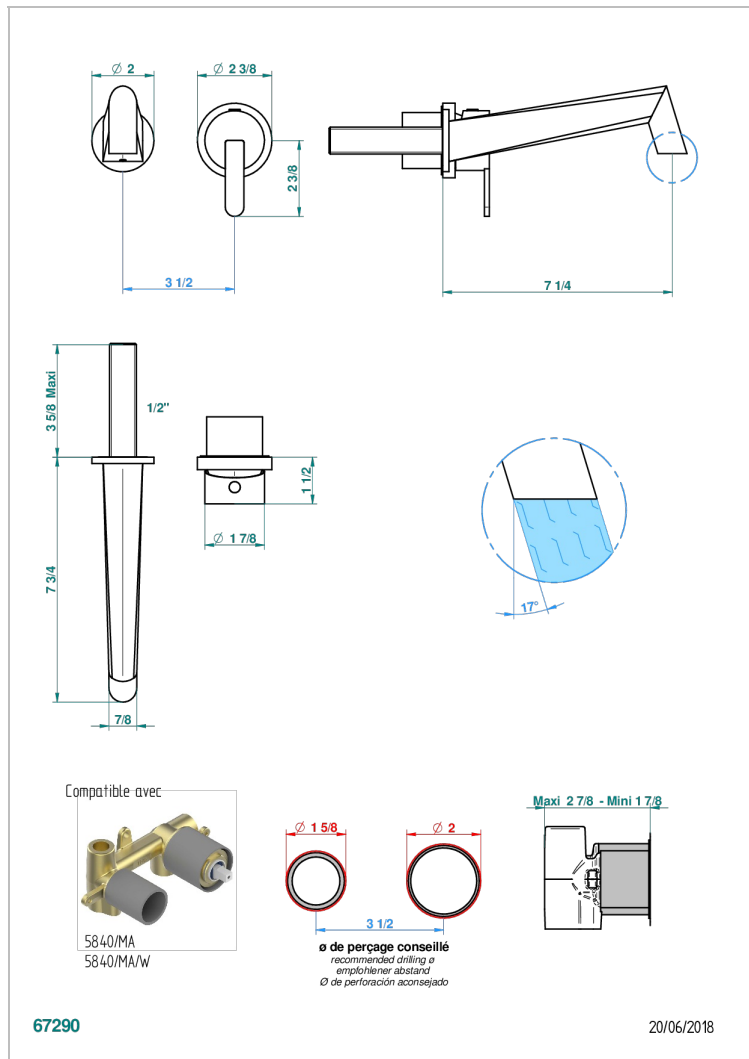

# METAMORPHOSE WITH LEVER

G6B-6541B

Trim only for Built-in basin mixer with spout (two x 1/2" inlets and one 1/2" outlet), without waste

## CHARACTERISTIC

- Métamorphose with lever
- Trim only for Built-in basin mixer with spout (two x 1/2" inlets and one 1/2" outlet), without waste

## RELATED SKU'S

- Ref. G00-5840/MA/W Rough parts for concealed wall-mounted mixer with 1/2" outlet, for WC douche - WRAS approved