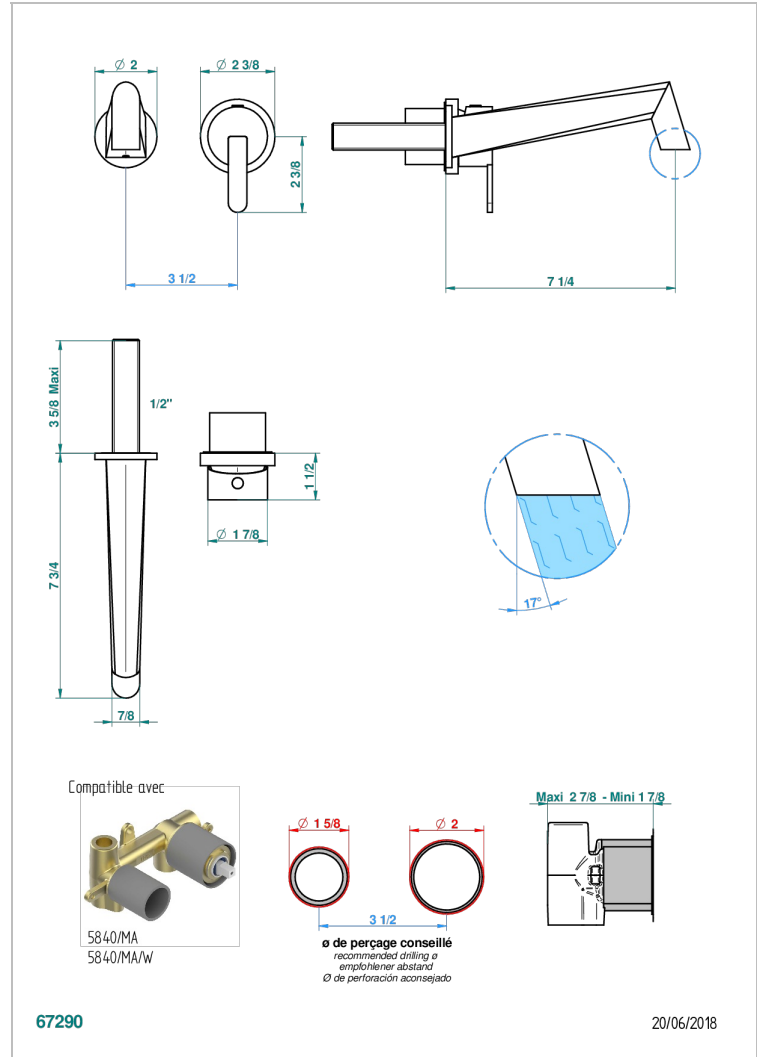

METAMORPHOSE WITH LEVER

G6B-6541B

Trim only for Built-in basin mixer with spout (two x 1/2" inlets and one 1/2" outlet), without waste

CHARACTERISTIC

- Métamorphose with lever
- Trim only for Built-in basin mixer with spout (two x 1/2" inlets and one 1/2" outlet), without waste

RELATED SKU'S

- Ref. G00-5840/MA Rough parts for concealed wall-mounted mixer with 1/2" outlet

AVAILABLE FINITIONS

Antique nickel - H28
Black ceram - D30
Blush PVD - H62
Brass color PVD - H49
Brown bronze color PVD - F33
Gold color PVD - H52

Nickel color PVD - H55
Polished chrome (color finish) - A02
Polished gold (color finish) - F01
Polished nickel - B01
Soft gold - F30
Soft matt gold - F31

Umber PVD - H66
Varnished matt antique red copper (color finish) - H07