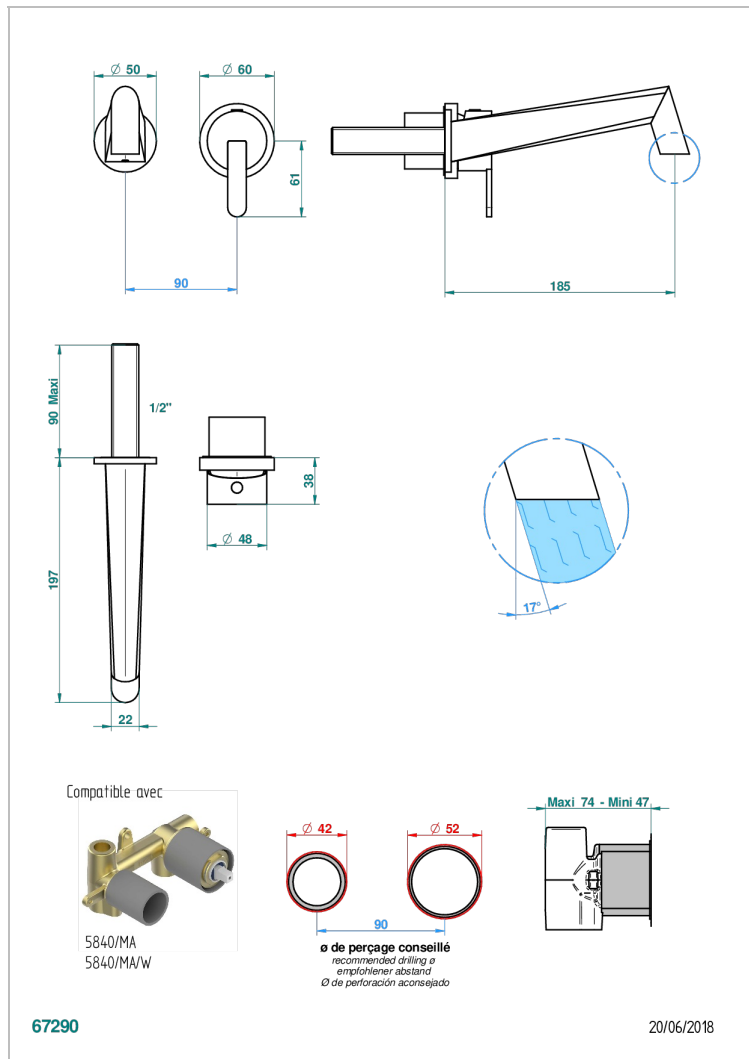

METAMORPHOSE WITH LEVER

G6B-6541B

Trim only for Built-in basin mixer with spout (two x 1/2" inlets and one 1/2" outlet), without waste

CHARACTERISTIC

- Métamorphose with lever
- Trim only for Built-in basin mixer with spout (two x 1/2" inlets and one 1/2" outlet), without waste

RELATED SKU'S

- Ref. G00-5840/MA Rough parts for concealed wall-mounted mixer with 1/2" outlet

AVAILABLE FINITIONS

Antique nickel - H28
Black ceram - D30
Blush PVD - H62
Brass color PVD - H49
Brown bronze color PVD - F33
Gold color PVD - H52

Nickel color PVD - H55
Polished chrome (color finish) - A02
Polished gold (color finish) - F01
Polished nickel - B01
Soft gold - F30
Soft matt gold - F31

Umber PVD - H66
Varnished matt antique red copper (color finish) - H07