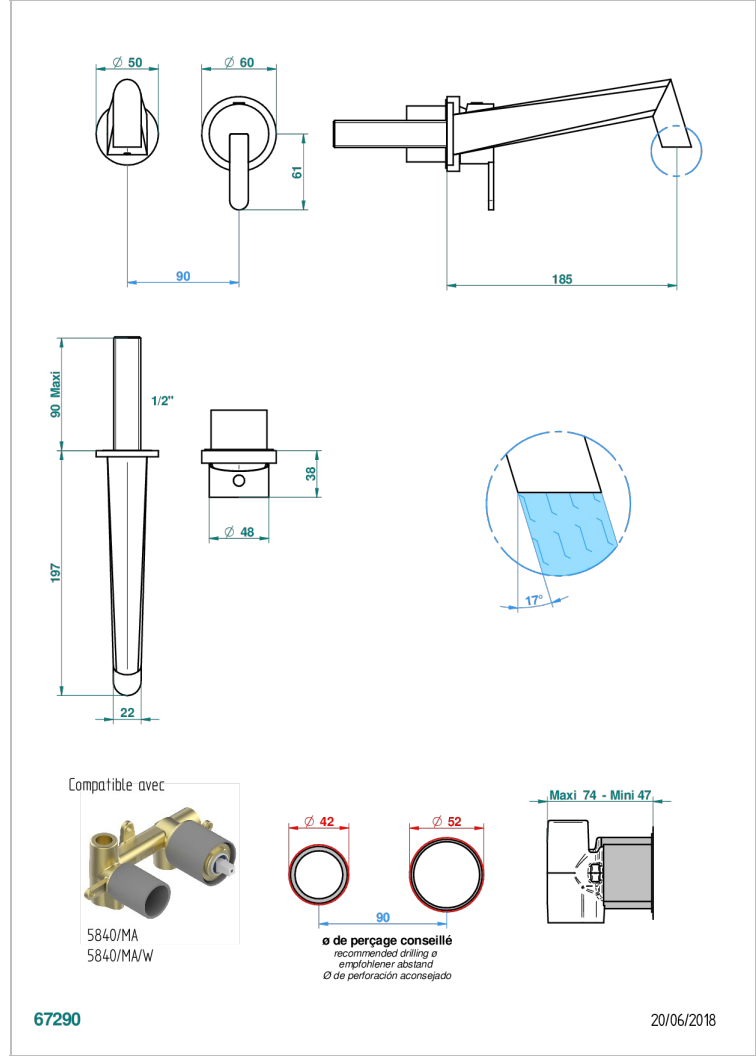

# METAMORPHOSE WITH LEVER

G6B-6541B

THG<sup>®</sup>  
PARIS

Trim only for Built-in basin mixer with spout (two x 1/2" inlets and one 1/2" outlet), without waste

## 特色

- Métamorphose with lever
- Trim only for Built-in basin mixer with spout (two x 1/2" inlets and one 1/2" outlet), without waste

## 相关的SKU

- Ref. G00-5840/MA 卫浴套装，含：入墙式弯管出水管，1米25强化软管，触控式花洒和托勾，美国标准