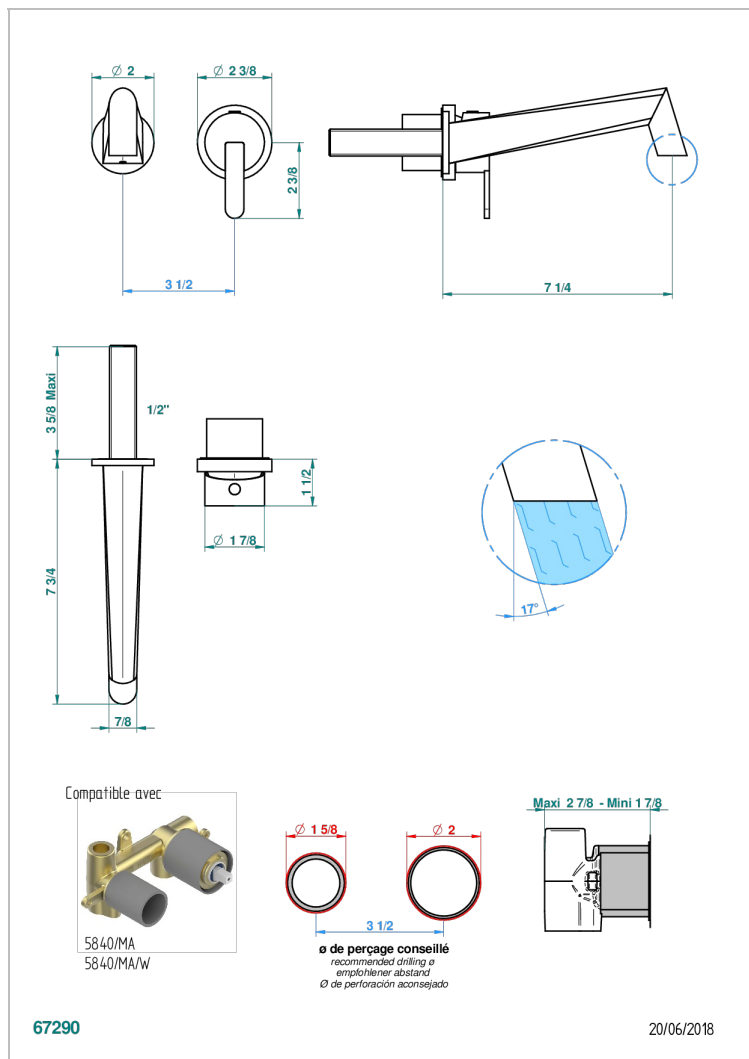

# METAMORPHOSE CON MANETAS

G6B-6541B

Trim only for Built-in basin mixer with spout (two x 1/2" inlets and one 1/2" outlet), without waste

## CARACTERÍSTICAS

- Métamorphose con manetas
- Trim only for Built-in basin mixer with spout (two x 1/2" inlets and one 1/2" outlet), without waste

## PRODUCTOS RELACIONADOS

- Ref. G00-5840/MA Parte empotrada para mezclador mural con salida hembra 1/2