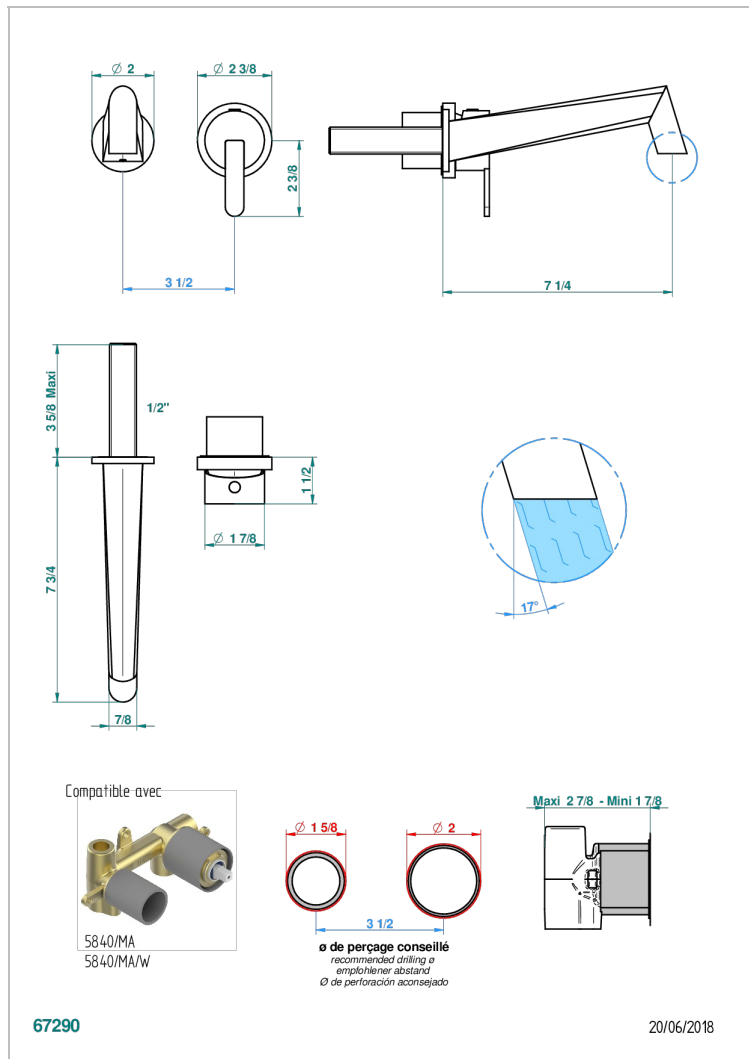

METAMORPHOSE WITH LEVER

G6B-6541B

Trim only for Built-in basin mixer with spout (two x 1/2" inlets and one 1/2" outlet), without waste

CHARACTERISTIC

- Métamorphose with lever
- Trim only for Built-in basin mixer with spout (two x 1/2" inlets and one 1/2" outlet), without waste

RELATED SKU'S

- Ref. G00-5840/MA Rough parts for concealed wall-mounted mixer with 1/2" outlet

AVAILABLE FINITIONS

Antique nickel - H28
Black ceram - D30
Blush PVD - H62
Brass color PVD - H49
Brown bronze color PVD - F33
Gold color PVD - H52

Nickel color PVD - H55
Polished chrome (color finish) - A02
Polished gold (color finish) - F01
Polished nickel - B01
Soft gold - F30
Soft matt gold - F31

Umber PVD - H66
Varnished matt antique red copper (color finish) - H07