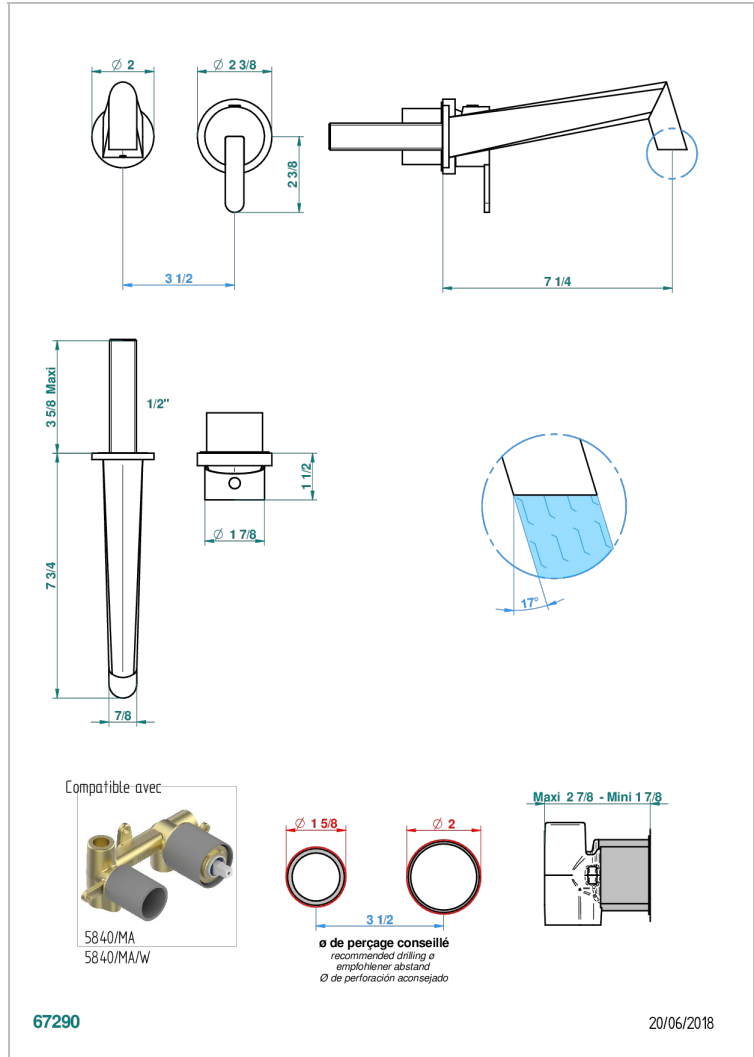

# METAMORPHOSE WITH LEVER

G6B-6541B

Trim only for Built-in basin mixer with spout (two x 1/2" inlets and one 1/2" outlet), without waste

## 特色

- Métamorphose with lever
- Trim only for Built-in basin mixer with spout (two x 1/2" inlets and one 1/2" outlet), without waste

## 相关的SKU

- Ref. G00-5840/MA 卫浴套装，含：入墙式弯管出水管，1米25强化软管，触控式花洒和托勾，美国标准