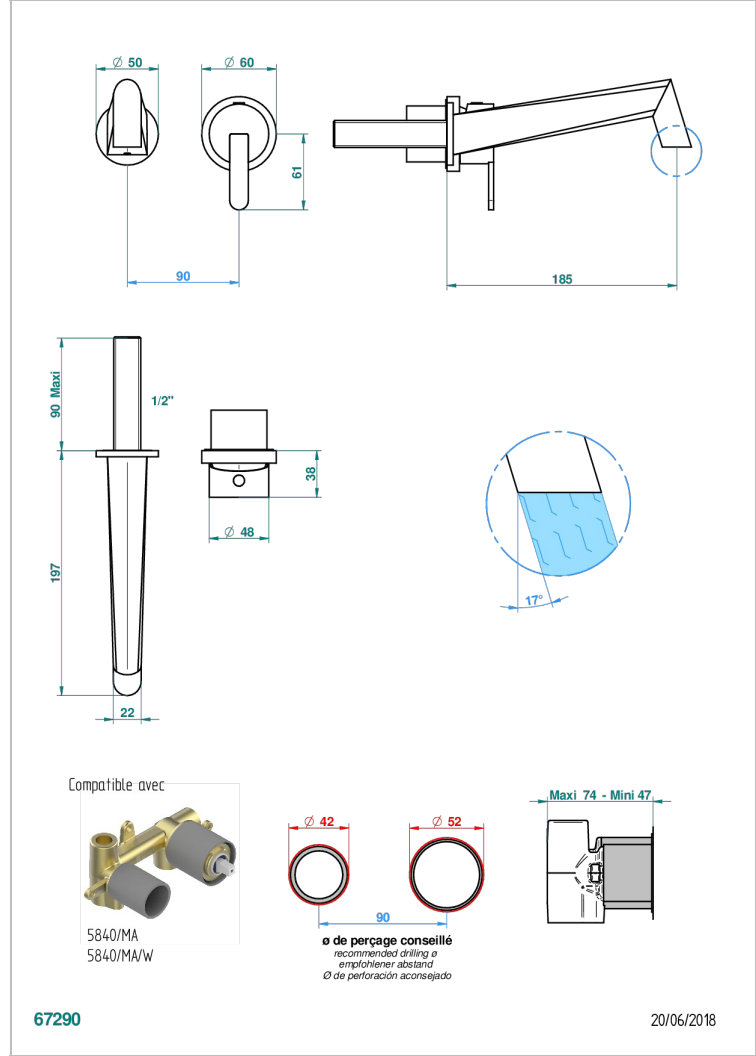

METAMORPHOSE

G6A-6541B

THG[®]
PARIS

Trim only for Built-in basin mixer with spout (two x 1/2" inlets and one 1/2" outlet), without waste

CARACTERÍSTICAS

- Métamorphose
- Trim only for Built-in basin mixer with spout (two x 1/2" inlets and one 1/2" outlet), without waste

PRODUCTOS RELACIONADOS

- Ref. G00-5840/MAUS Rough parts for concealed wall-mounted mixer with 1/2" outlet

ACABADOS DISPONIBLES

Bronce claro - D01
Cerámica negra mate - D30
Cobre viejo mate - H07
Cromo - A02
Cromo mate - C02
Dorado - F01