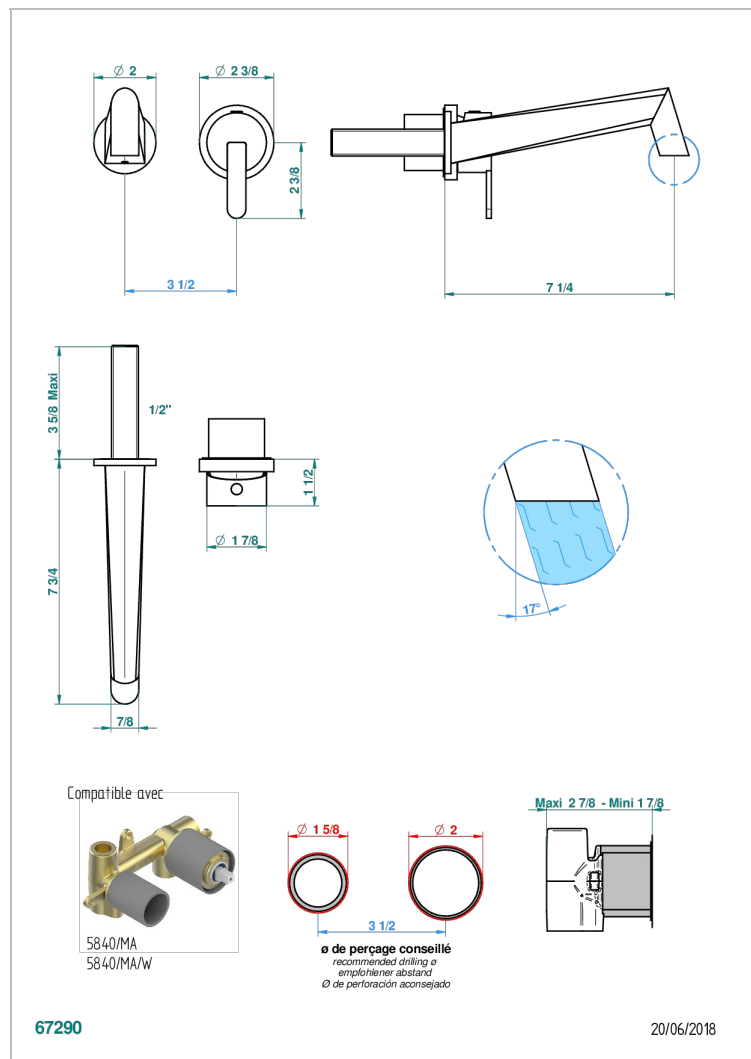

METAMORPHOSE

G6A-6541B

THG
PARIS

Trim only for Built-in basin mixer with spout (two x 1/2" inlets and one 1/2" outlet), without waste

CARACTERÍSTICAS

- Métamorphose
- Trim only for Built-in basin mixer with spout (two x 1/2" inlets and one 1/2" outlet), without waste

PRODUCTOS RELACIONADOS

- Ref. G00-5840/MAUS Rough parts for concealed wall-mounted mixer with 1/2" outlet

ACABADOS DISPONIBLES

Bronce claro - D01
Cerámica negra mate - D30
Cobre viejo mate - H07
Cromo - A02
Cromo mate - C02
Dorado - F01