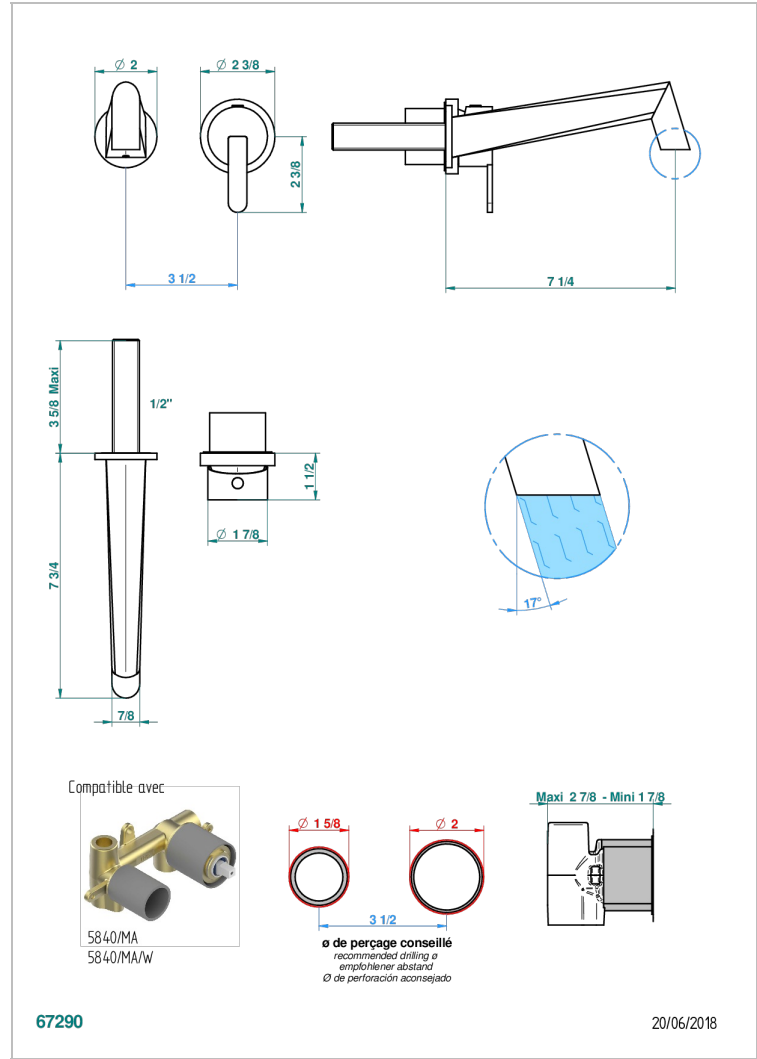

METAMORPHOSE

G6A-6541B

THG
PARIS

Trim only for Built-in basin mixer with spout (two x 1/2" inlets and one 1/2" outlet), without waste

CHARACTERISTIC

- Métamorphose
- Trim only for Built-in basin mixer with spout (two x 1/2" inlets and one 1/2" outlet), without waste

RELATED SKU'S

- Ref. G00-5840/MA Rough parts for concealed wall-mounted mixer with 1/2" outlet

AVAILABLE FINITIONS

Antique nickel - H28
Black ceram - D30
Blush PVD - H62
Brass color PVD - H49
Brown bronze color PVD - F33
Gold color PVD - H52

Nickel color PVD - H55
Polished chrome (color finish) - A02
Polished gold (color finish) - F01
Polished nickel - B01
Soft gold - F30
Soft matt gold - F31

Umber PVD - H66
Varnished matt antique red copper (color finish) - H07