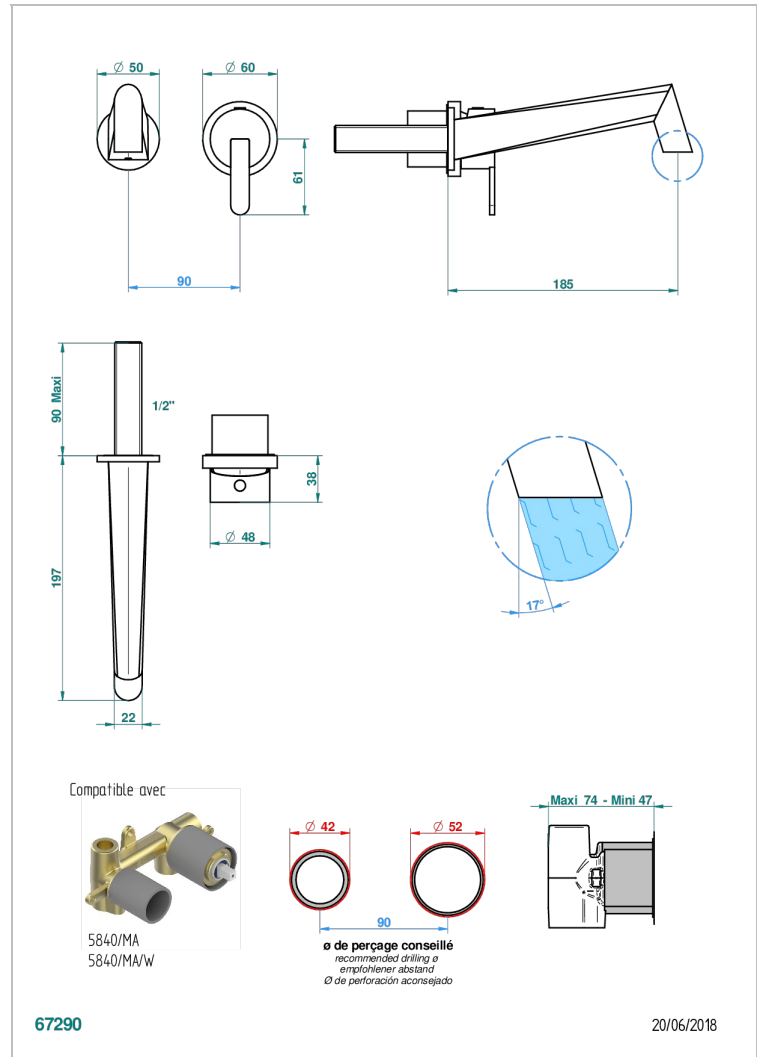

METAMORPHOSE

G6A-6541B

THG[®]
PARIS

Trim only for Built-in basin mixer with spout (two x 1/2" inlets and one 1/2" outlet), without waste

CARACTERÍSTICAS

- Métamorphose
- Trim only for Built-in basin mixer with spout (two x 1/2" inlets and one 1/2" outlet), without waste

PRODUCTOS RELACIONADOS

- Ref. G00-5840/MA Parte empotrada para mezclador mural con salida hembra 1/2

ACABADOS DISPONIBLES

Bronce claro - D01
Cerámica negra mate - D30
Cobre viejo mate - H07
Cromo - A02
Cromo mate - C02
Dorado - F01