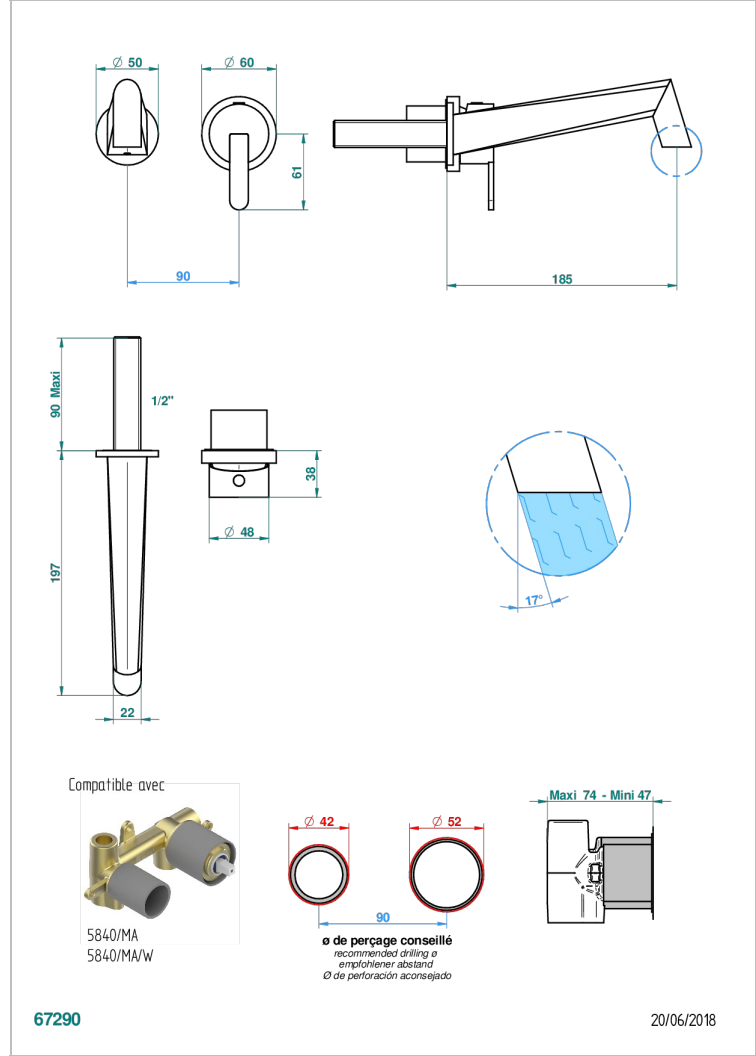

METAMORPHOSE

G6A-6541B

THG[®]
PARIS

Trim only for Built-in basin mixer with spout (two x 1/2" inlets and one 1/2" outlet), without waste

CHARACTERISTIC

- Métamorphose
- Trim only for Built-in basin mixer with spout (two x 1/2" inlets and one 1/2" outlet), without waste

RELATED SKU'S

- Ref. G00-5840/MA Rough parts for concealed wall-mounted mixer with 1/2" outlet

AVAILABLE FINITIONS

Antique nickel - H28
Black ceram - D30
Blush PVD - H62
Brass color PVD - H49
Brown bronze color PVD - F33
Gold color PVD - H52

Nickel color PVD - H55
Polished chrome (color finish) - A02
Polished gold (color finish) - F01
Polished nickel - B01
Soft gold - F30
Soft matt gold - F31

Umber PVD - H66
Varnished matt antique red copper (color finish) - H07