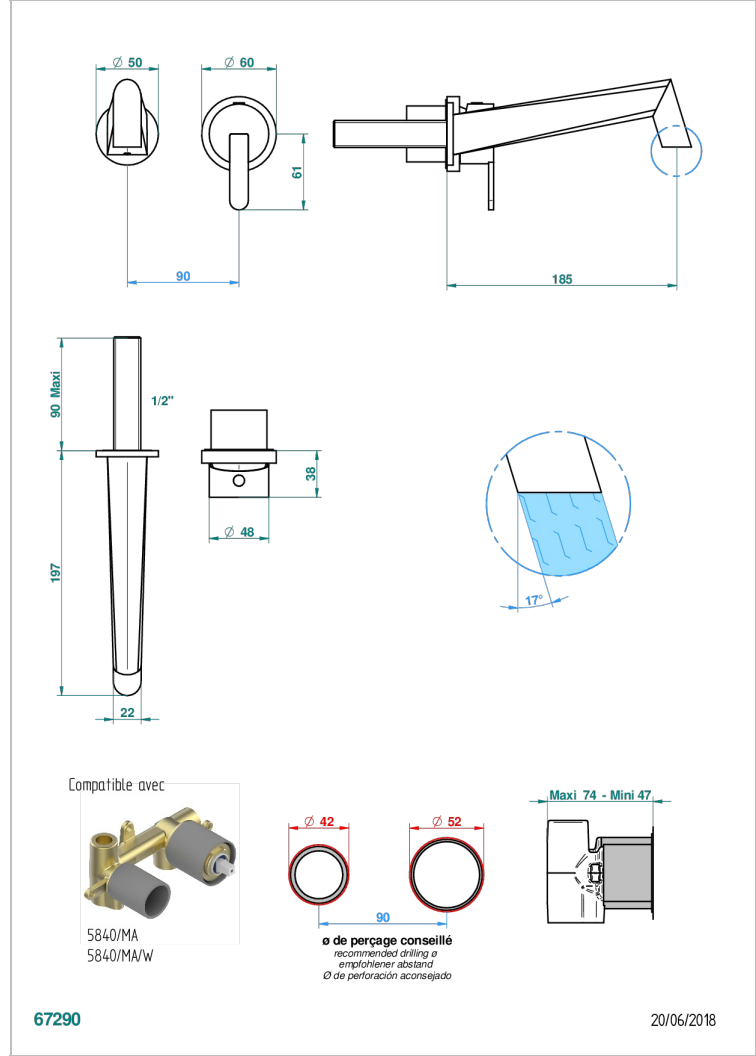

METAMORPHOSE

G6A-6541B

THG[®]
PARIS

Trim only for Built-in basin mixer with spout (two x 1/2" inlets and one 1/2" outlet), without waste

特色

- Métamorphose
- Trim only for Built-in basin mixer with spout (two x 1/2" inlets and one 1/2" outlet), without waste

相关的SKU

- Ref. G00-5840/MA 卫浴套装, 含: 入墙式弯管出水管, 1米25强化软管, 触控式花洒和托勾, 美国标准

可选饰面

Black ceram - D30
Blush PVD - H62
Graphite PVD - H64
Matt Umber PVD - H67
Matt blush PVD - H60
Matt graphite PVD - H65

PVD哑光棕铜 - F34
PVD哑光金 - H53
PVD哑光铜 - H50
PVD哑光镍 - H56
PVD抛光铜 - H49
PVD棕铜 - F33