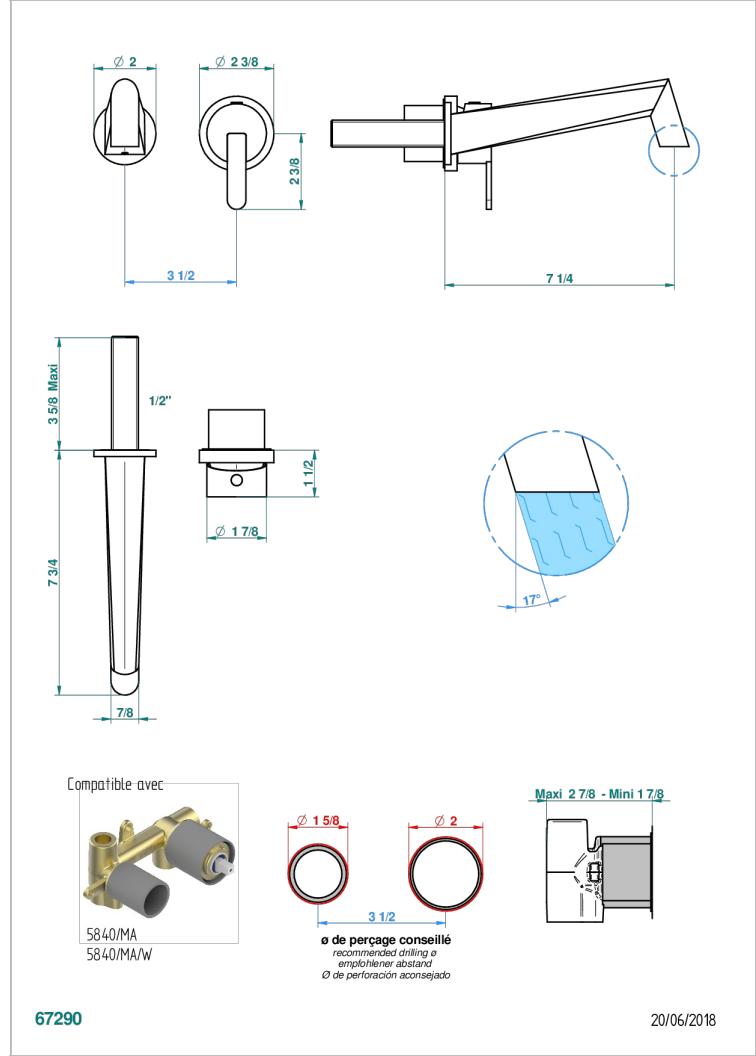

METAMORPHOSE

G6A-6541B

THG
PARIS

Trim only for Built-in basin mixer with spout (two x 1/2" inlets and one 1/2" outlet), without waste

CARACTERÍSTICAS

- Métamorphose
- Trim only for Built-in basin mixer with spout (two x 1/2" inlets and one 1/2" outlet), without waste

PRODUCTOS RELACIONADOS

- Ref. G00-5840/MA Parte empotrada para mezclador mural con salida hembra 1/2

ACABADOS DISPONIBLES

Bronce claro - D01
Cerámica negra mate - D30
Cobre viejo mate - H07
Cromo - A02
Cromo mate - C02
Dorado - F01