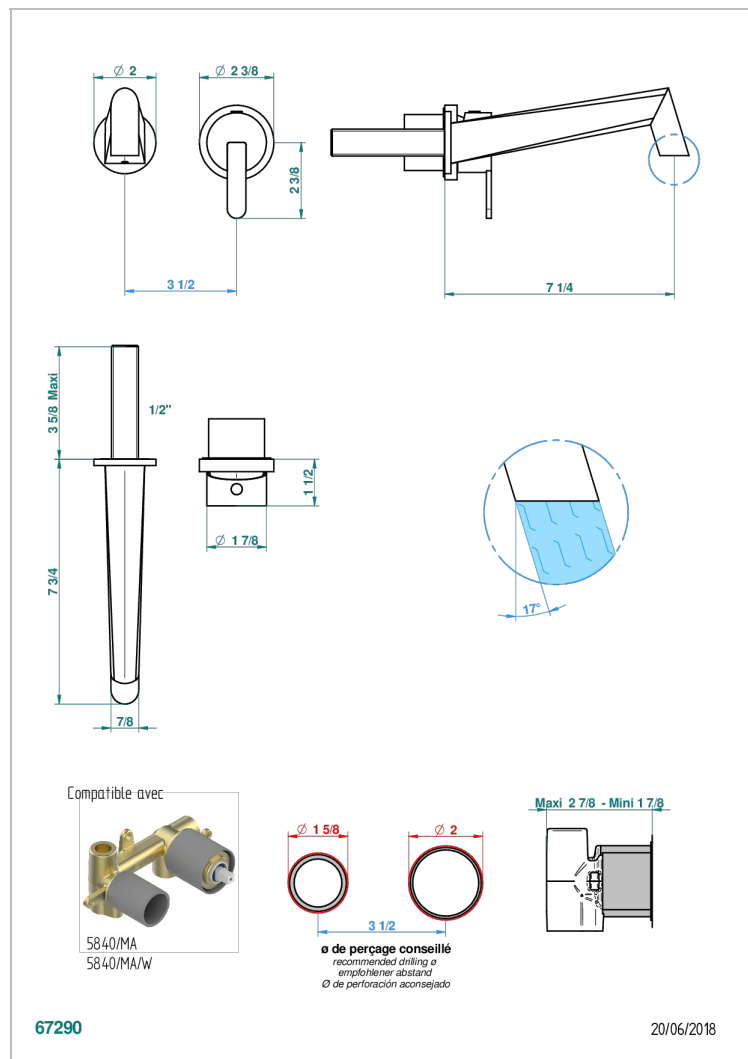

METAMORPHOSE

G6A-6541B

Trim only for Built-in basin mixer with spout (two x 1/2" inlets and one 1/2" outlet), without waste

CHARACTERISTIC

- Métamorphose
- Trim only for Built-in basin mixer with spout (two x 1/2" inlets and one 1/2" outlet), without waste

RELATED SKU'S

- Ref. G00-5840/MA Rough parts for concealed wall-mounted mixer with 1/2" outlet

AVAILABLE FINITIONS

Antique nickel - H28
Black ceram - D30
Blush PVD - H62
Brass color PVD - H49
Brown bronze color PVD - F33
Gold color PVD - H52

Nickel color PVD - H55
Polished chrome (color finish) - A02
Polished gold (color finish) - F01
Polished nickel - B01
Soft gold - F30
Soft matt gold - F31

Umber PVD - H66
Varnished matt antique red copper (color finish) - H07