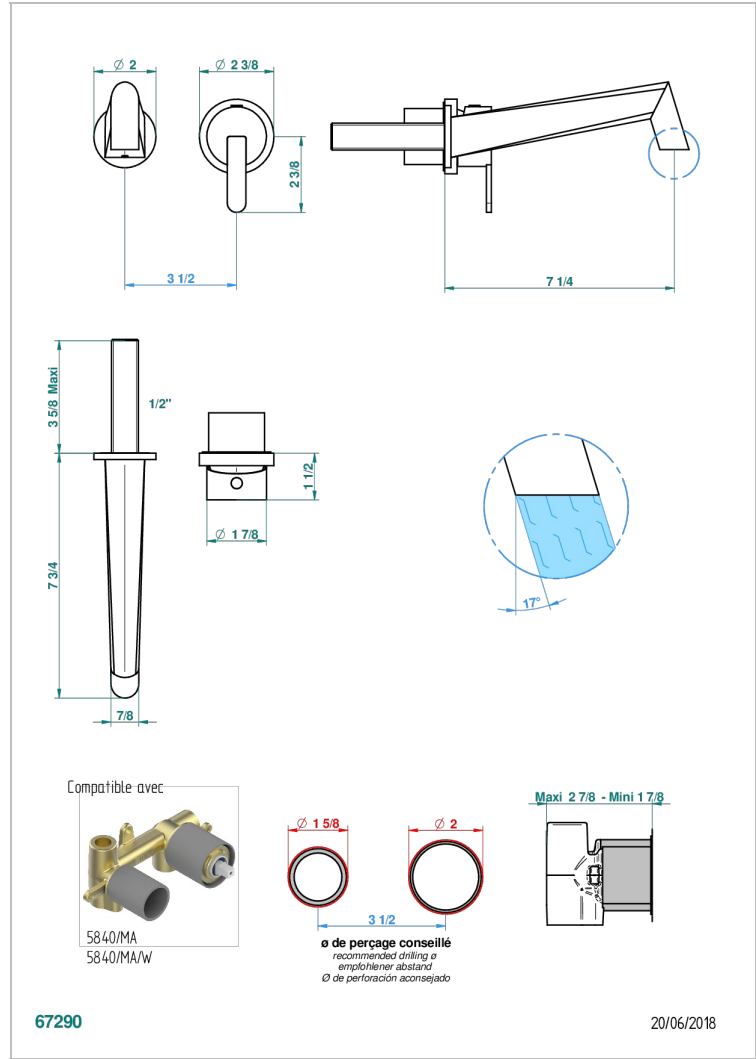

METAMORPHOSE

G6A-6541B

THG
PARIS

Trim only for Built-in basin mixer with spout (two x 1/2" inlets and one 1/2" outlet), without waste

特色

- Métamorphose
- Trim only for Built-in basin mixer with spout (two x 1/2" inlets and one 1/2" outlet), without waste

相关的SKU

- Ref. G00-5840/MA 卫浴套装, 含: 入墙式弯管出水管, 1米25强化软管, 触控式花洒和托勾, 美国标准

可选饰面

Black ceram - D30
Blush PVD - H62
Graphite PVD - H64
Matt Umber PVD - H67
Matt blush PVD - H60
Matt graphite PVD - H65

PVD哑光棕铜 - F34
PVD哑光金 - H53
PVD哑光铜 - H50
PVD哑光镍 - H56
PVD抛光铜 - H49
PVD棕铜 - F33