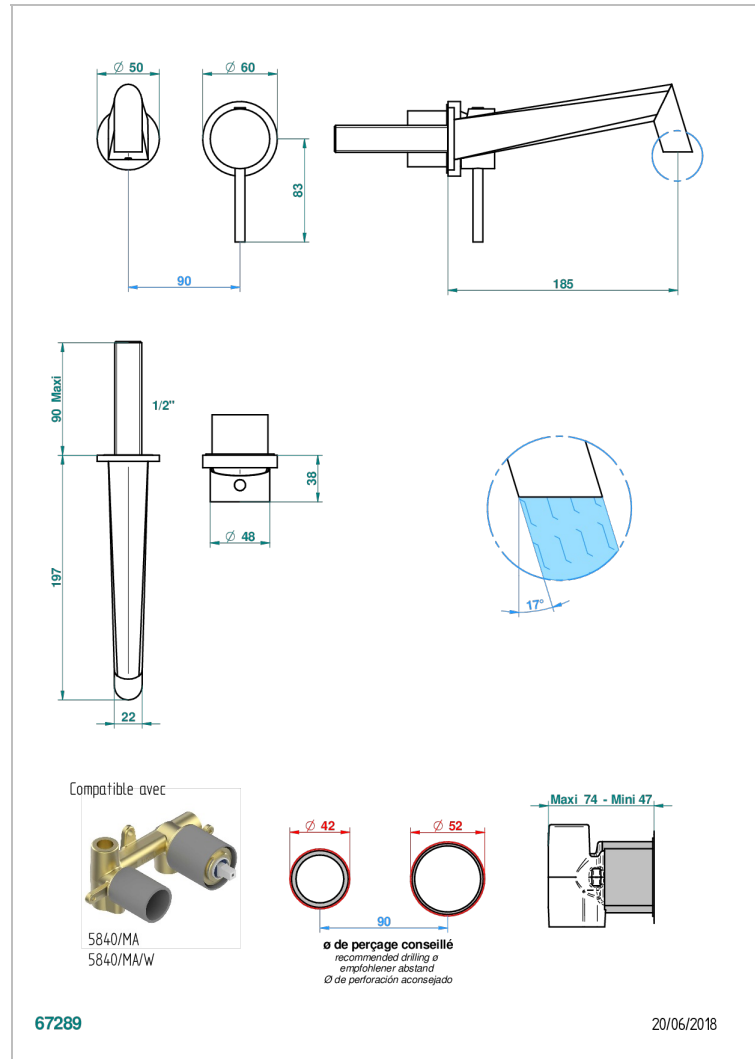

MONTAIGNE VENUS WHITE MARBLE WITH LEVER HANDLES

THG[®]
PARIS

G3W-6541B

Trim only for Built-in basin mixer with spout (two x 1/2" inlets and one 1/2" outlet), without waste

CHARACTERISTIC

- Montaigne Vénus white marble with lever handles
- Trim only for Built-in basin mixer with spout (two x 1/2" inlets and one 1/2" outlet), without waste

TECHNICAL SPECS

- Reconnmandé : 3 bars (max. 5 bars) - Advised : 43,5 psi (max. 72 psi)
- 8,3 l/min à 3 bars (2.2 gpm at 43.5 psi)

RELATED SKU'S

- Ref. G00-5840/MAUS Rough parts for concealed wall-mounted mixer with 1/2" outlet