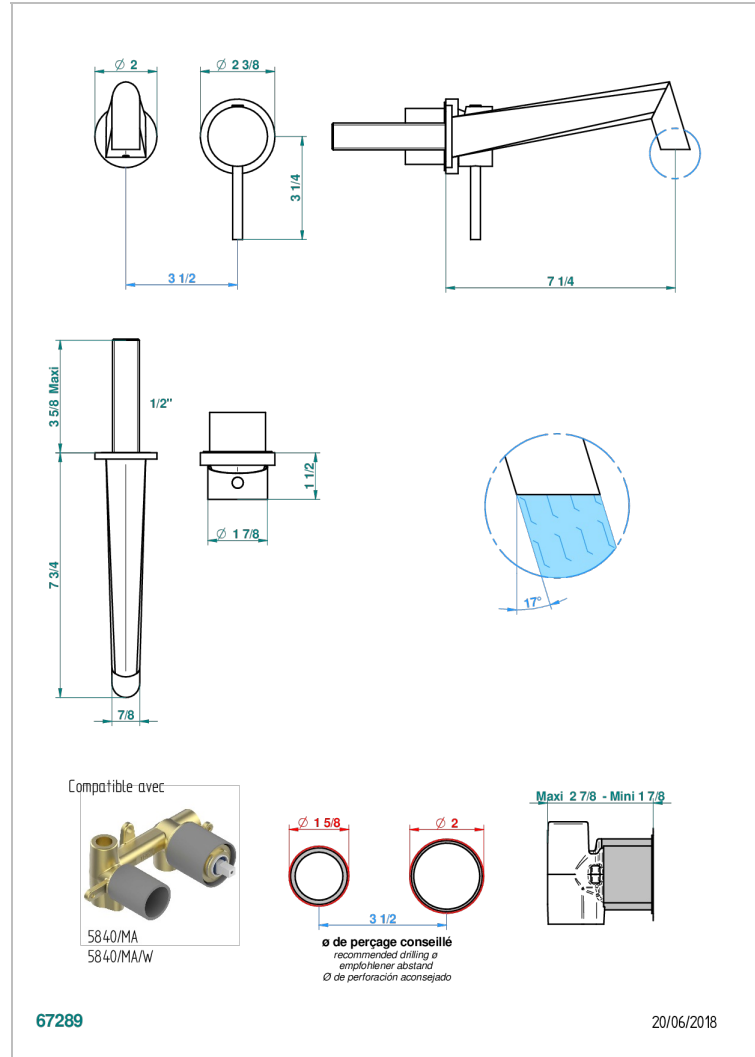

# MONTAIGNE VENUS WHITE MARBLE WITH LEVER HANDLES

G3W-6541B

Trim only for Built-in basin mixer with spout (two x 1/2" inlets and one 1/2" outlet), without waste

## CHARACTERISTIC

- Montaigne Vénus white marble with lever handles
- Trim only for Built-in basin mixer with spout (two x 1/2" inlets and one 1/2" outlet), without waste

## RELATED SKU'S

- Ref. G00-5840/MAUS Rough parts for concealed wall-mounted mixer with 1/2" outlet