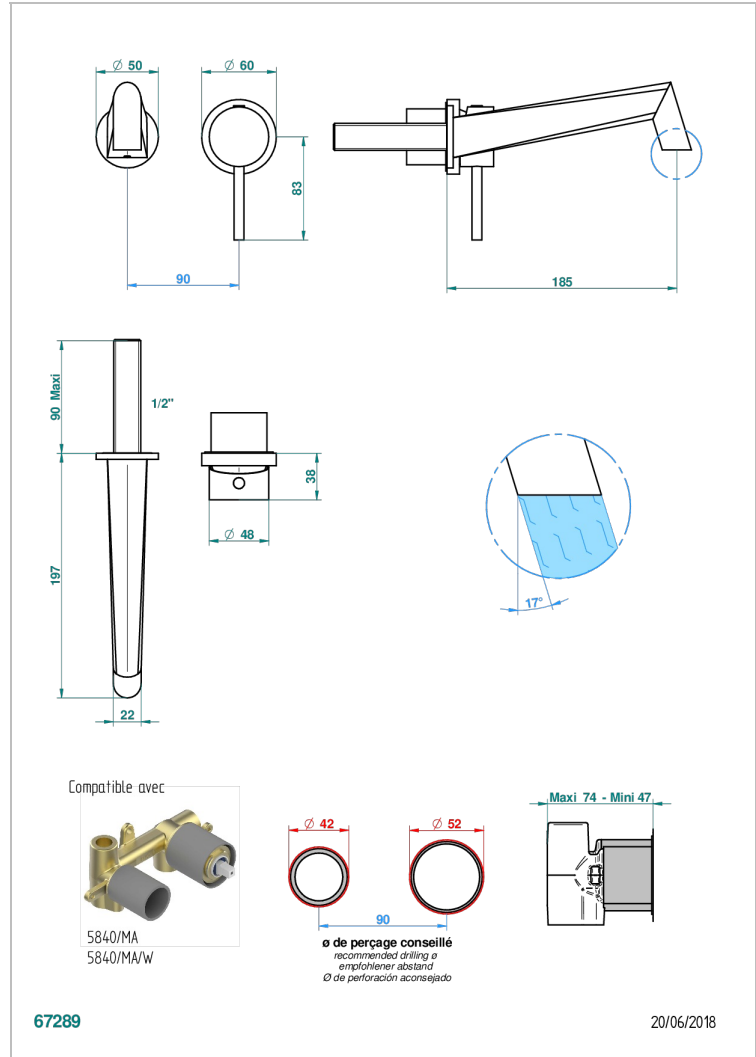

# MONTAIGNE VENUS WHITE MARBLE WITH LEVER HANDLES

G3W-6541B

Trim only for Built-in basin mixer with spout (two x 1/2" inlets and one 1/2" outlet), without waste

## CARACTERÍSTICAS

- Montaigne Venus white marble with lever handles
- Trim only for Built-in basin mixer with spout (two x 1/2" inlets and one 1/2" outlet), without waste

## PRODUCTOS RELACIONADOS

- Ref. G00-5840/MA Parte empotrada para mezclador mural con salida hembra 1/2