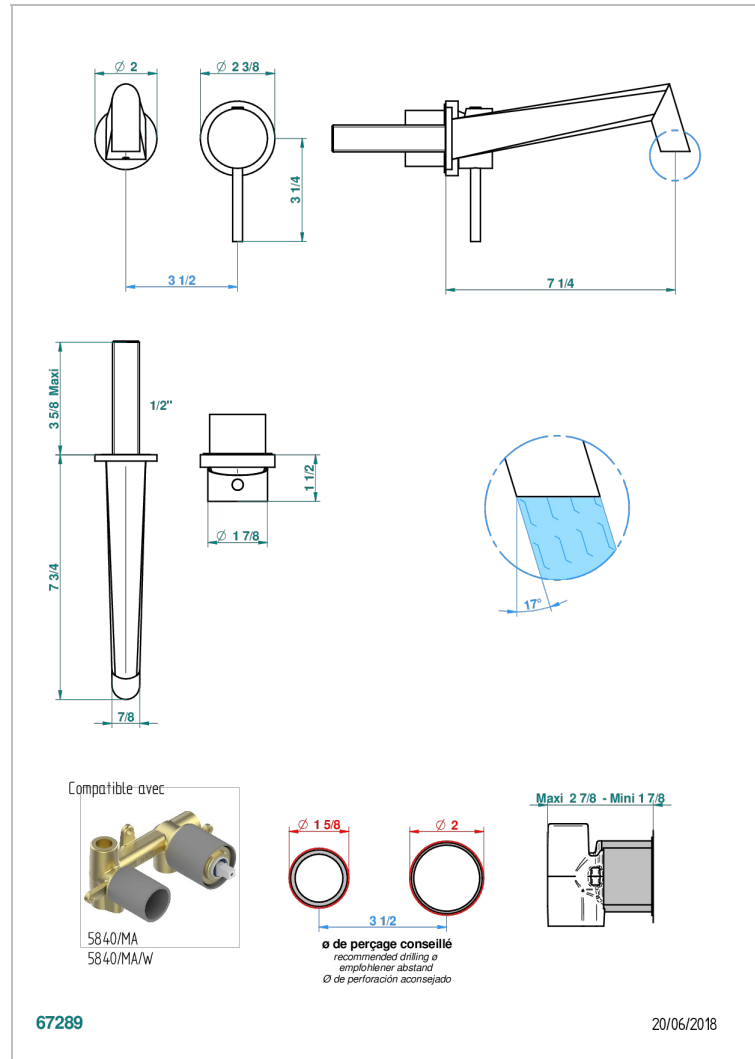

MONTAIGNE VENUS WHITE MARBLE WITH LEVER HANDLES

G3W-6541B

Trim only for Built-in basin mixer with spout (two x 1/2" inlets and one 1/2" outlet), without waste

CARACTERÍSTICAS

- Montaigne Venus white marble with lever handles
- Trim only for Built-in basin mixer with spout (two x 1/2" inlets and one 1/2" outlet), without waste

ESPECIFICACIONES TÉCNICAS

- Recommandé : 3 bars (max. 5 bars) - Advised : 43,5 psi (max. 72 psi)
- 8,3 l/min à 3 bars (2.2 gpm at 43.5 psi)

PRODUCTOS RELACIONADOS

- Ref. G00-5840/MA Parte empotrada para mezclador mural con salida hembra 1/2