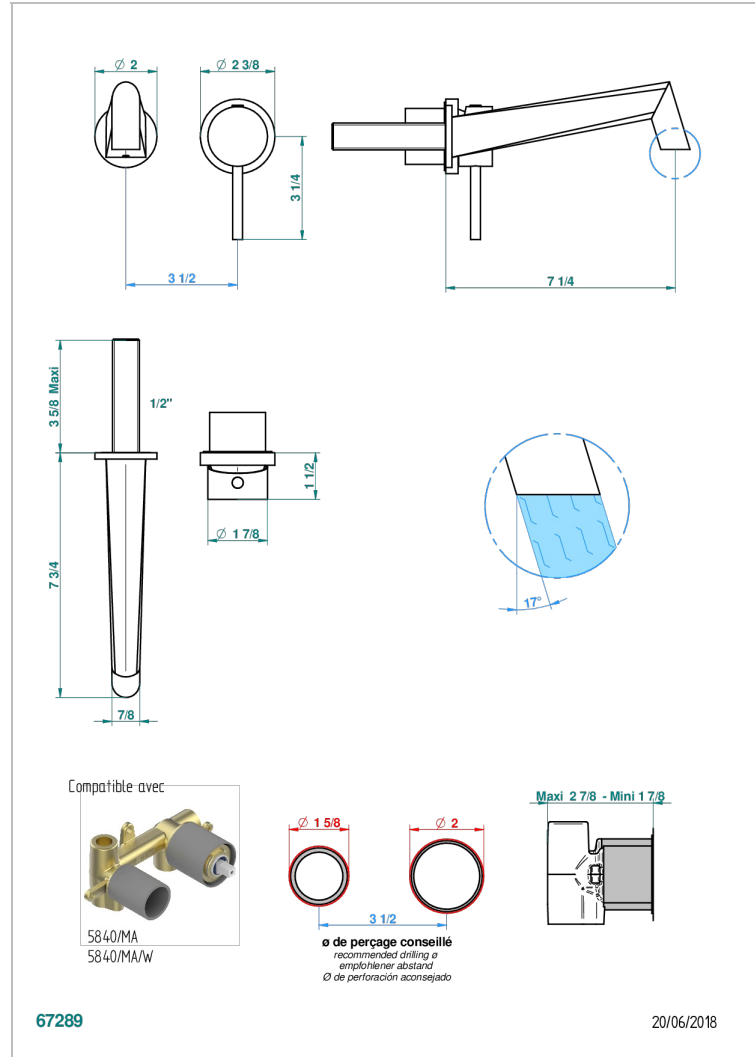

# MONTAIGNE VENUS WHITE MARBLE WITH LEVER HANDLES

G3W-6541B

Trim only for Built-in basin mixer with spout (two x 1/2" inlets and one 1/2" outlet), without waste

## CHARACTERISTIC

- Montaigne Venus white marble with lever handles
- Trim only for Built-in basin mixer with spout (two x 1/2" inlets and one 1/2" outlet), without waste

## RELATED SKU'S

- Ref. G00-5840/MA Rough parts for concealed wall-mounted mixer with 1/2" outlet