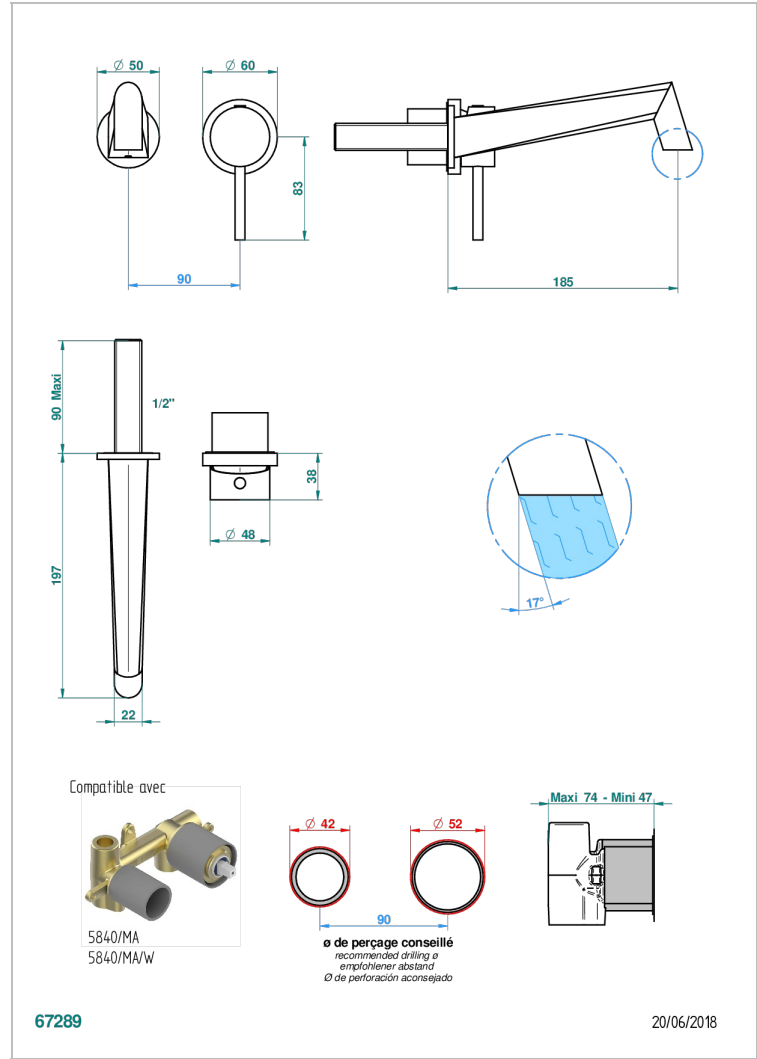

MONTAIGNE VENUS WHITE MARBLE WITH LEVER HANDLES

G3W-6541B

Trim only for Built-in basin mixer with spout (two x 1/2" inlets and one 1/2" outlet), without waste

CARACTERÍSTICAS

- Montaigne Venus white marble with lever handles
- Trim only for Built-in basin mixer with spout (two x 1/2" inlets and one 1/2" outlet), without waste

ESPECIFICACIONES TÉCNICAS

- Reconnamé : 3 bars (max. 5 bars) - Advised : 43,5 psi (max. 72 psi)
- 8,3 l/min à 3 bars (2.2 gpm at 43.5 psi)

PRODUCTOS RELACIONADOS

- Ref. G00-5840/MA Parte empotrada para mezclador mural con salida hembra 1/2