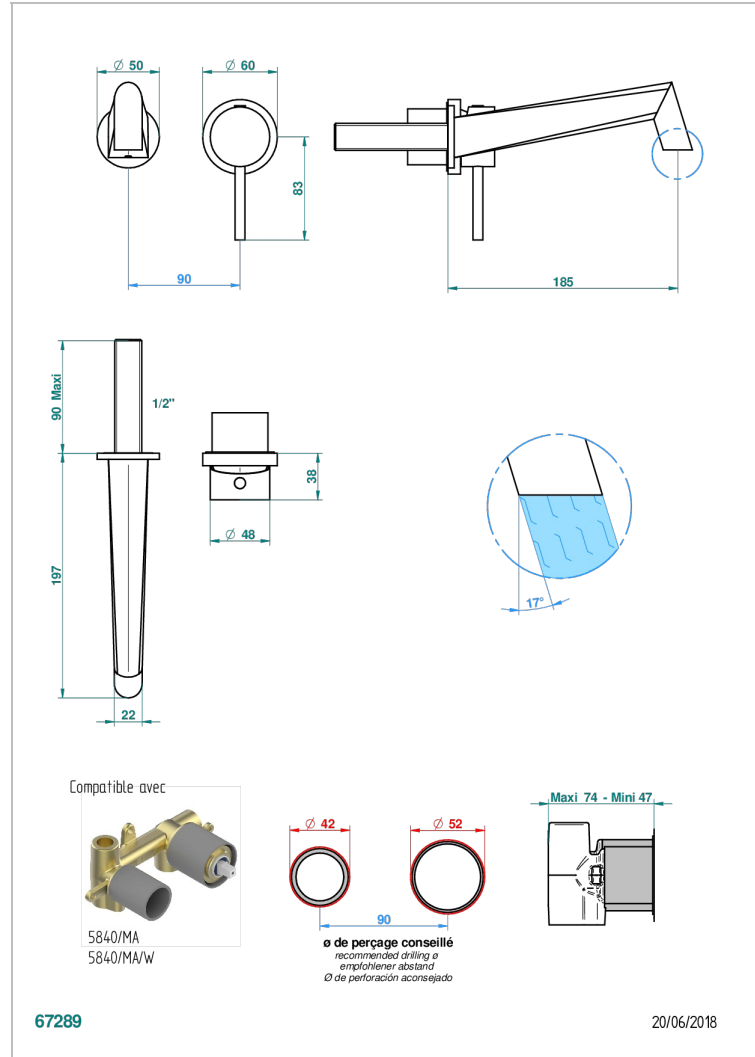

MONTAIGNE VENUS WHITE MARBLE WITH LEVER HANDLES

G3W-6541B

Trim only for Built-in basin mixer with spout (two x 1/2" inlets and one 1/2" outlet), without waste

CHARACTERISTIC

- Montaigne Venus white marble with lever handles
- Trim only for Built-in basin mixer with spout (two x 1/2" inlets and one 1/2" outlet), without waste

TECHNICAL SPECS

- Recommandé : 3 bars (max. 5 bars) - Advised : 43,5 psi (max. 72 psi)
- 8,3 l/min à 3 bars (2.2 gpm at 43.5 psi)

RELATED SKU'S

- Ref. G00-5840/MA Rough parts for concealed wall-mounted mixer with 1/2" outlet