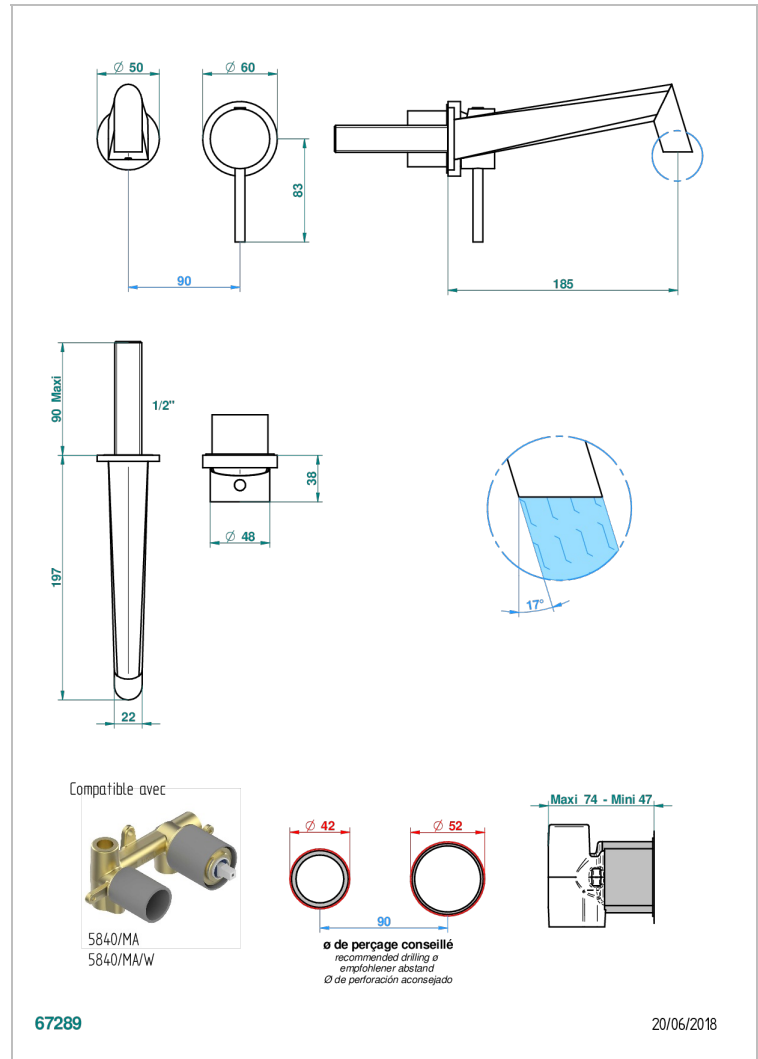

MONTAIGNE VENUS WHITE MARBLE WITH LEVER HANDLES

G3W-6541B

Trim only for Built-in basin mixer with spout (two x 1/2" inlets and one 1/2" outlet), without waste

特色

- Montaigne Venus white marble with lever handles
- Trim only for Built-in basin mixer with spout (two x 1/2" inlets and one 1/2" outlet), without waste

技术特征

- Recommandé : 3 bars (max. 5 bars) - Advised : 43,5 psi (max. 72 psi)
- 8,3 l/min à 3 bars (2.2 gpm at 43.5 psi)

相关的SKU

- Ref. G00-5840/MA 卫浴套装, 含: 入墙式弯管出水管, 1米25强化软管, 触控式花洒和托勾, 美国标准

可选饰面

Black ceram - D30
Blush PVD - H62
Graphite PVD - H64
Matt Umber PVD - H67
Matt blush PVD - H60
Matt graphite PVD - H65