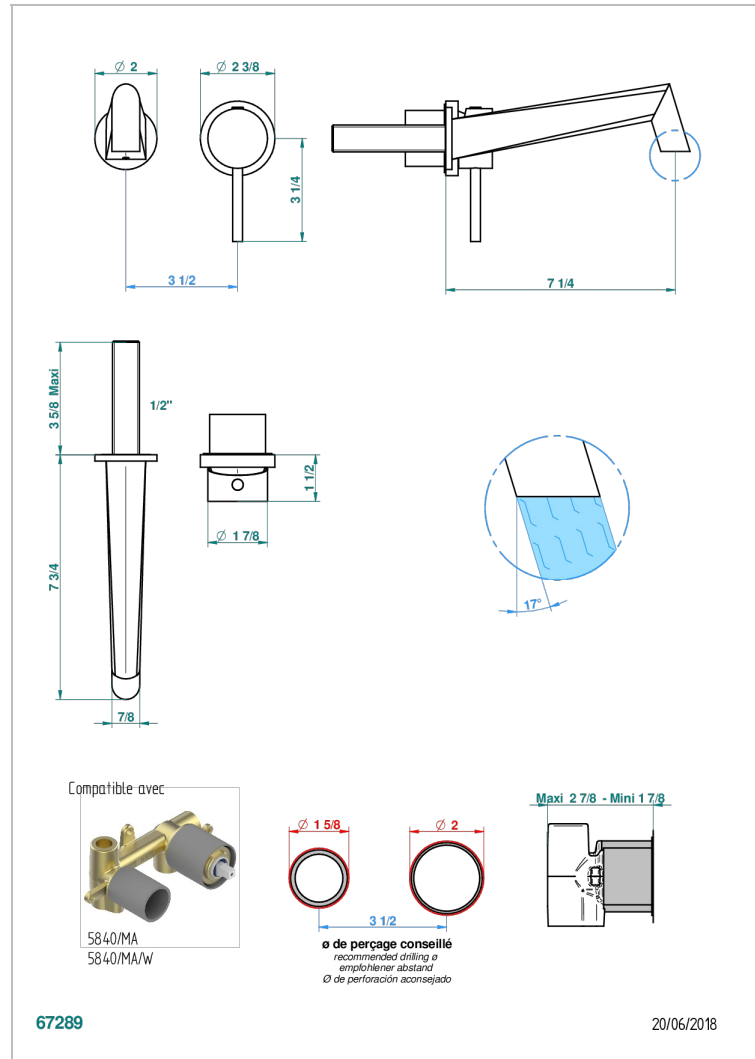

# MONTAIGNE VENUS WHITE MARBLE WITH LEVER HANDLES

G3W-6541B

Trim only for Built-in basin mixer with spout (two x 1/2" inlets and one 1/2" outlet), without waste

## CARACTERÍSTICAS

- Montaigne Venus white marble with lever handles
- Trim only for Built-in basin mixer with spout (two x 1/2" inlets and one 1/2" outlet), without waste

## PRODUCTOS RELACIONADOS

- Ref. G00-5840/MA Parte empotrada para mezclador mural con salida hembra 1/2