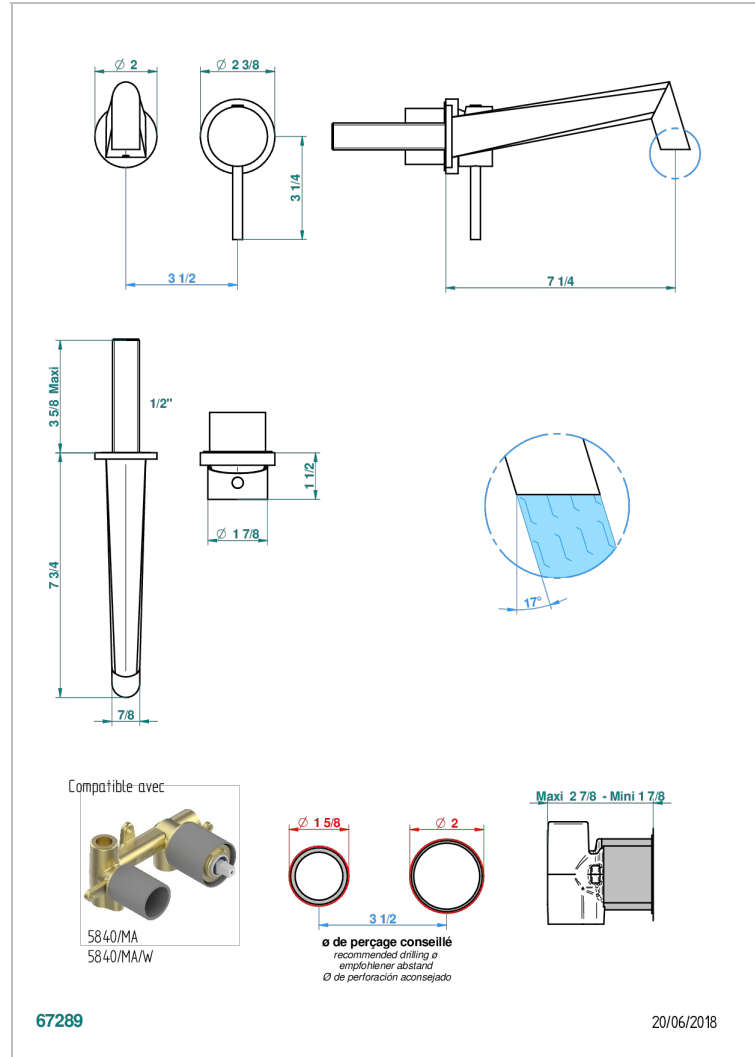

MONTAIGNE VENUS WHITE MARBLE WITH LEVER HANDLES

G3W-6541B

Trim only for Built-in basin mixer with spout (two x 1/2" inlets and one 1/2" outlet), without waste

CHARACTERISTIC

- Montaigne Venus white marble with lever handles
- Trim only for Built-in basin mixer with spout (two x 1/2" inlets and one 1/2" outlet), without waste

TECHNICAL SPECS

- Recommandé : 3 bars (max. 5 bars) - Advised : 43,5 psi (max. 72 psi)
- 8,3 l/min à 3 bars (2.2 gpm at 43.5 psi)

RELATED SKU'S

- Ref. G00-5840/MA Rough parts for concealed wall-mounted mixer with 1/2" outlet