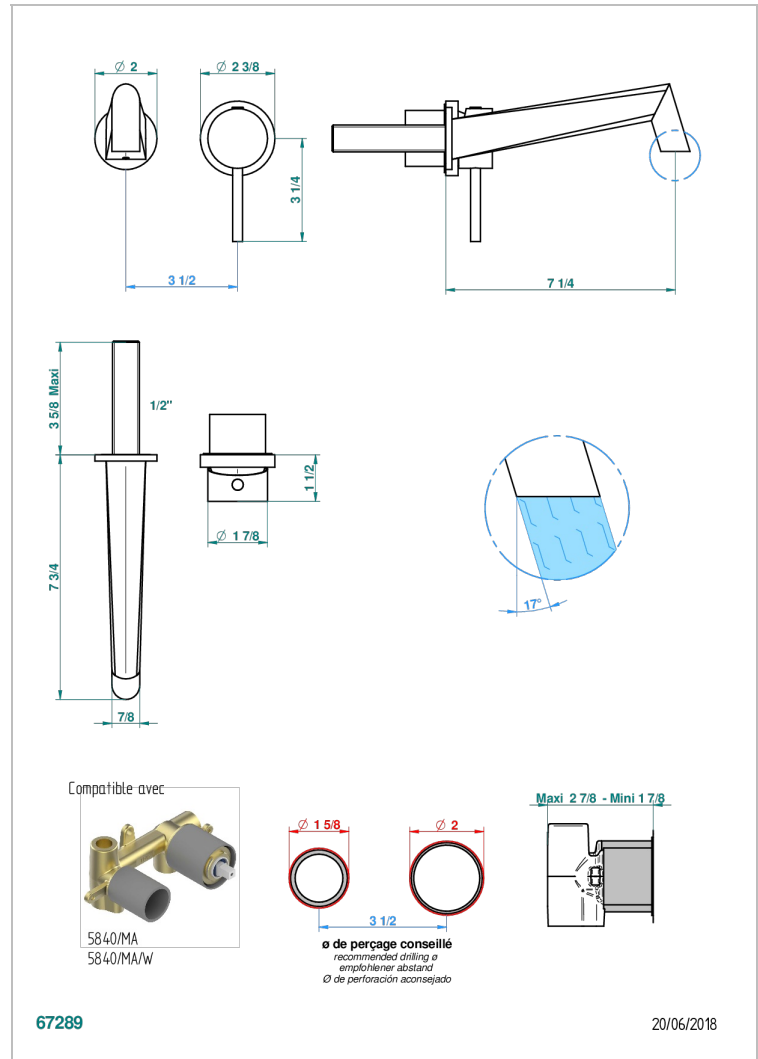

# MONTAIGNE VENUS WHITE MARBLE WITH LEVER HANDLES

G3W-6541B

Trim only for Built-in basin mixer with spout (two x 1/2" inlets and one 1/2" outlet), without waste

20/06/2018

## 特色

- Montaigne Venus white marble with lever handles
- Trim only for Built-in basin mixer with spout (two x 1/2" inlets and one 1/2" outlet), without waste

## 相关的SKU

- Ref. G00-5840/MA 卫浴套装, 含: 入墙式弯管出水管, 1米25强化软管, 触控式花洒和托勾, 美国标准