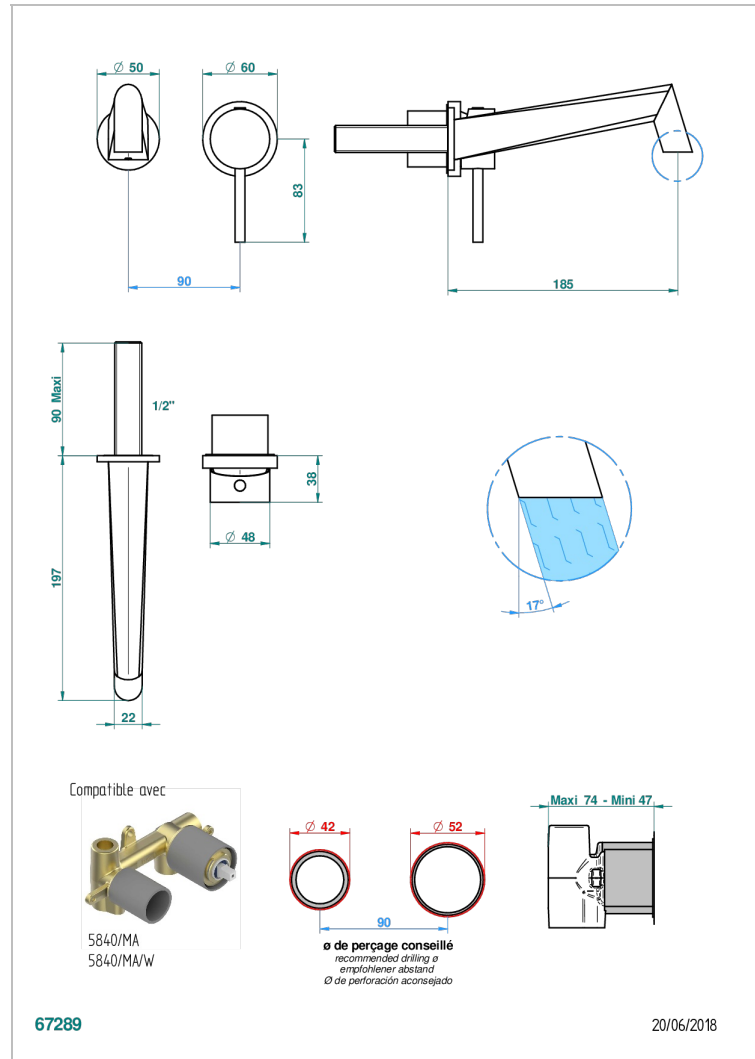

MONTAIGNE VENUS WHITE MARBLE

G3V-6541B

Trim only for Built-in basin mixer with spout (two x 1/2" inlets and one 1/2" outlet), without waste

CARACTERÍSTICAS

- Montaigne Venus white marble
- Trim only for Built-in basin mixer with spout (two x 1/2" inlets and one 1/2" outlet), without waste

ESPECIFICACIONES TÉCNICAS

- Recommandé : 3 bars (max. 5 bars) - Advised : 43,5 psi (max. 72 psi)
- 8,3 l/min à 3 bars (2.2 gpm at 43.5 psi)

PRODUCTOS RELACIONADOS

- Ref. G00-5840/MAUS Rough parts for concealed wall-mounted mixer with 1/2" outlet