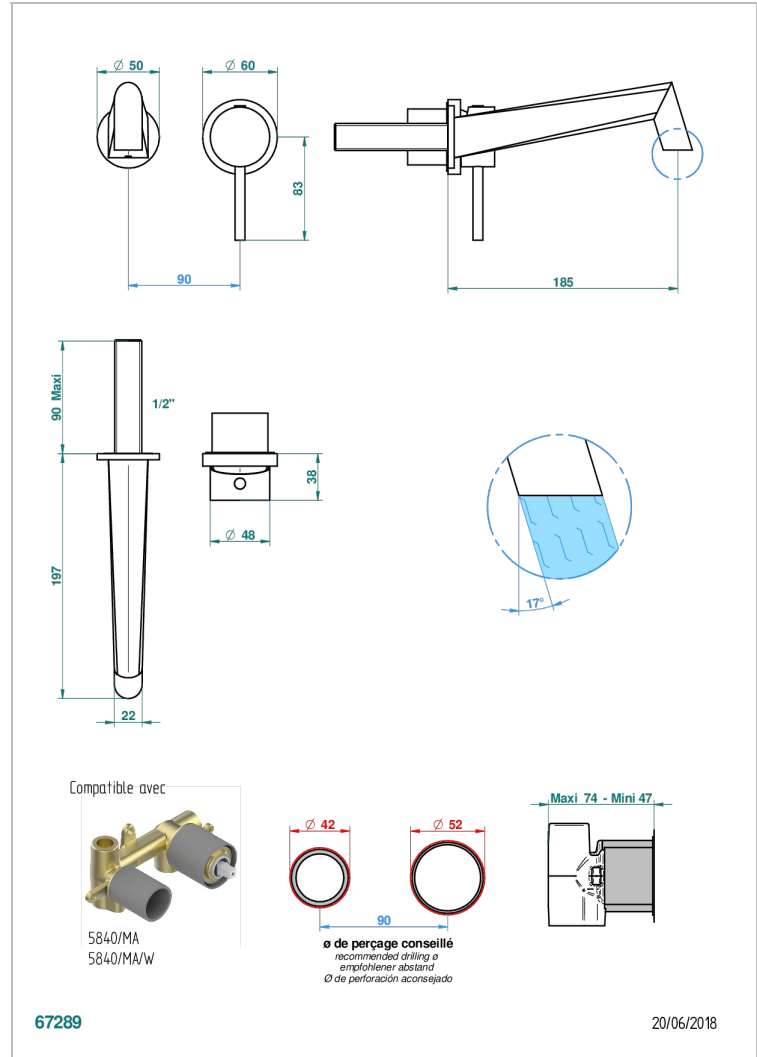

MONTAIGNE VENUS WHITE MARBLE

G3V-6541B

Trim only for Built-in basin mixer with spout (two x 1/2" inlets and one 1/2" outlet), without waste

CHARACTERISTIC

- Montaigne Vénus white marble
- Trim only for Built-in basin mixer with spout (two x 1/2" inlets and one 1/2" outlet), without waste

TECHNICAL SPECS

- Recommandé : 3 bars (max. 5 bars) - Advised : 43,5 psi (max. 72 psi)
- 8,3 l/min à 3 bars (2.2 gpm at 43.5 psi)

RELATED SKU'S

- Ref. G00-5840/MAUS Rough parts for concealed wall-mounted mixer with 1/2" outlet