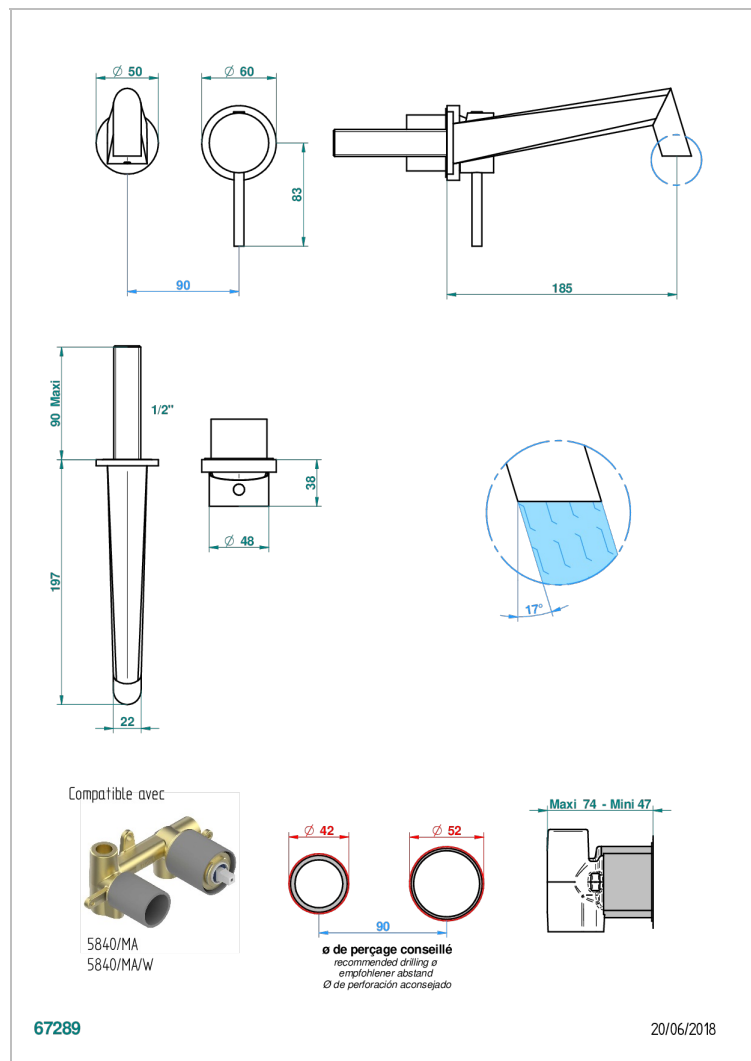

# MONTAIGNE VENUS WHITE MARBLE

G3V-6541B

Trim only for Built-in basin mixer with spout (two x 1/2" inlets and one 1/2" outlet), without waste

## CHARACTERISTIC

- Montaigne Vénus white marble
- Trim only for Built-in basin mixer with spout (two x 1/2" inlets and one 1/2" outlet), without waste

## RELATED SKU'S

- Ref. G00-5840/MAUS Rough parts for concealed wall-mounted mixer with 1/2" outlet