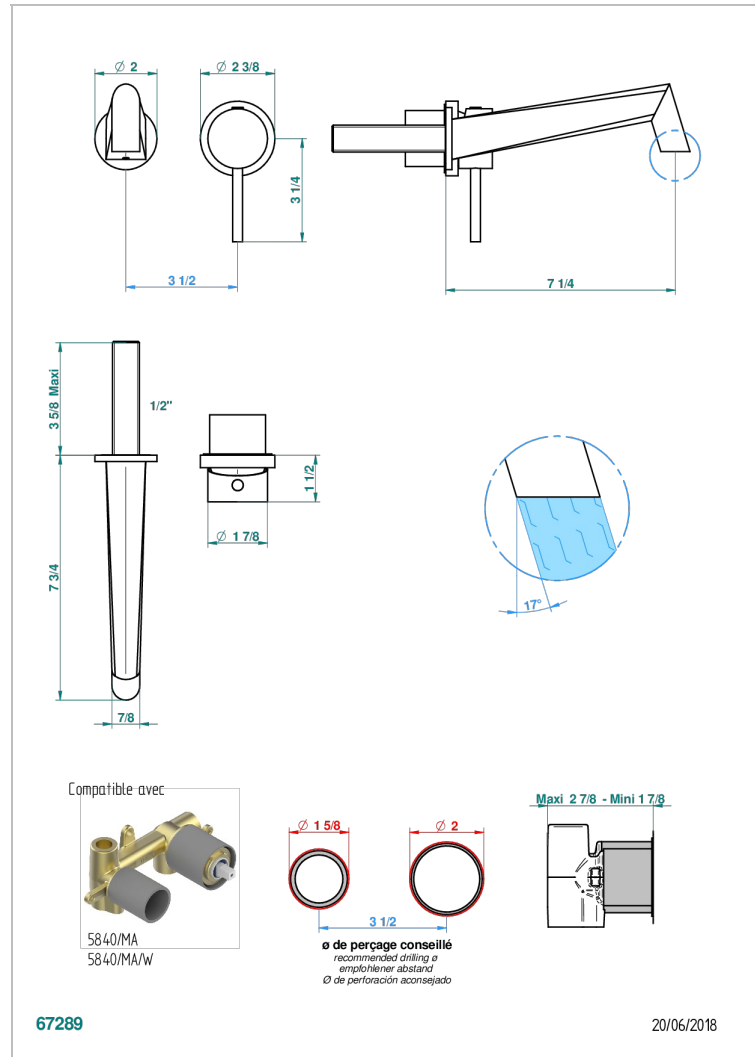

MONTAIGNE VENUS WHITE MARBLE

G3V-6541B

Trim only for Built-in basin mixer with spout (two x 1/2" inlets and one 1/2" outlet), without waste

CARACTERÍSTICAS

- Montaigne Venus white marble
- Trim only for Built-in basin mixer with spout (two x 1/2" inlets and one 1/2" outlet), without waste

ESPECIFICACIONES TÉCNICAS

- Recommandé : 3 bars (max. 5 bars) - Advised : 43,5 psi (max. 72 psi)
- 8,3 l/min à 3 bars (2.2 gpm at 43.5 psi)

PRODUCTOS RELACIONADOS

- Ref. G00-5840/MAUS Rough parts for concealed wall-mounted mixer with 1/2" outlet